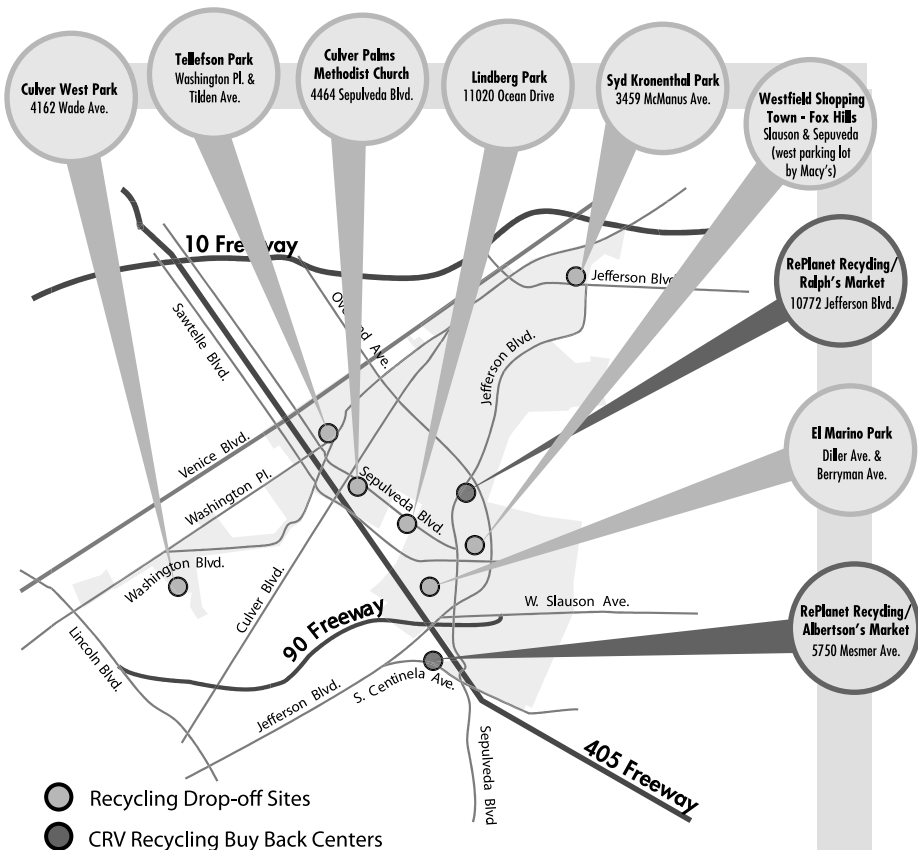

NOTICE

Due to the sale of this parking lot.

The recycling site located at the U.S. Post Office at Duquesne Avenue and Culver Blvd. will be permanently closed effective October 26, 2006

Other locations to recycle:

For more information on Culver City recycling locations and/or services, please call the Customer Service Office at (310) 253-6400.

Culver CITY

♥ Talking Trash
THINK RECYCLE!