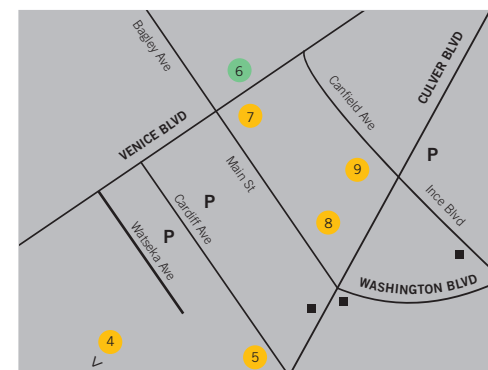

9 Fresh Paint Art Advisors
9355 Culver Boulevard, Suite B
Culver City, CA 90232
310.558.9355
www.freshpaintart.com
ARTWALK hours: 12noon-8:00pm

28 George Billis Gallery L.A.
2716 South La Cienega Boulevard
Los Angeles, CA 90034
310.838.3685
www.georgebillis.com
ARTWALK hours: 11:00am-8:00pm

8 Gregg Fleishman Studio
3850 Main Street
Culver City, CA 90232
310.202.6108
www.greggfleishman.com
ARTWALK hours: 12noon-8:00pm

22 Kinkead Contemporary
6029 Washington Boulevard
Culver City, CA 90232
310.838.7400
www.kinkeadcontemporary.com
ARTWALK hours: 11:00am-8:00pm

Culver City Art District

Culver City West Side

Downtown Culver City

21 Koplin Del Rio
6031 Washington Boulevard
Culver City, CA 90232
310.836.9055
www.koplindelrio.com
ARTWALK hours: 11:00am-8:00pm

18 THE LAB 101
8530-B Washington Boulevard
Culver City, CA 90232
310.558.0911
www.thelab101.com
ARTWALK hours: 12noon-8:00pm

34 LAXART
2640 South La Cienega Boulevard
Los Angeles, CA 90034
310.559.0166
www.laxart.org
ARTWALK hours: 12noon-6:00pm

35 LA CONTEMPORARY
2634 South La Cienega Boulevard
Los Angeles, CA 90034
310.559.6200
www.lacontemporary.com
ARTWALK hours: 11:00am-8:00pm