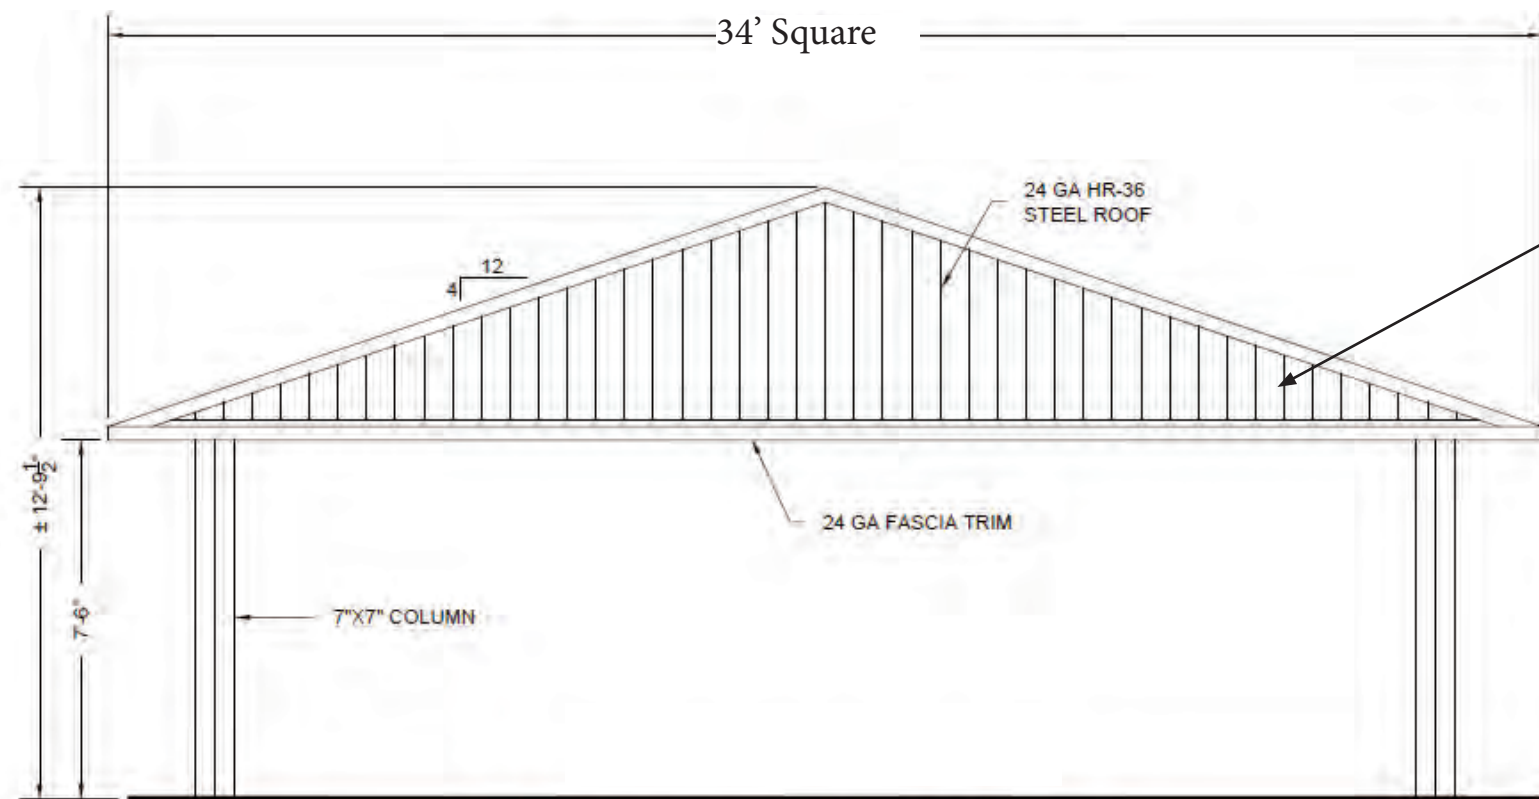

CLASSIC RECREATION PICNIC SHELTER

MESA DESIGN

- 34' X 34' SHELTER TO ACCOMMODATE 6 TABLES, PROVIDING 3' MINIMUM ADA ACCESS BETWEEN
- ATTRACTIVE HIP ROOF DESIGN THAT SHEDS WATER EFFICIENTLY AND PROVIDES EXCELLENT SHADE
- HEAVY DUTY 24 GAUGE STEEL CONSTRUCTION WITH POWDER COATED FRAMING AND COLUMNS
- STEEL ROOF WARRANTY FOR 30 YEARS