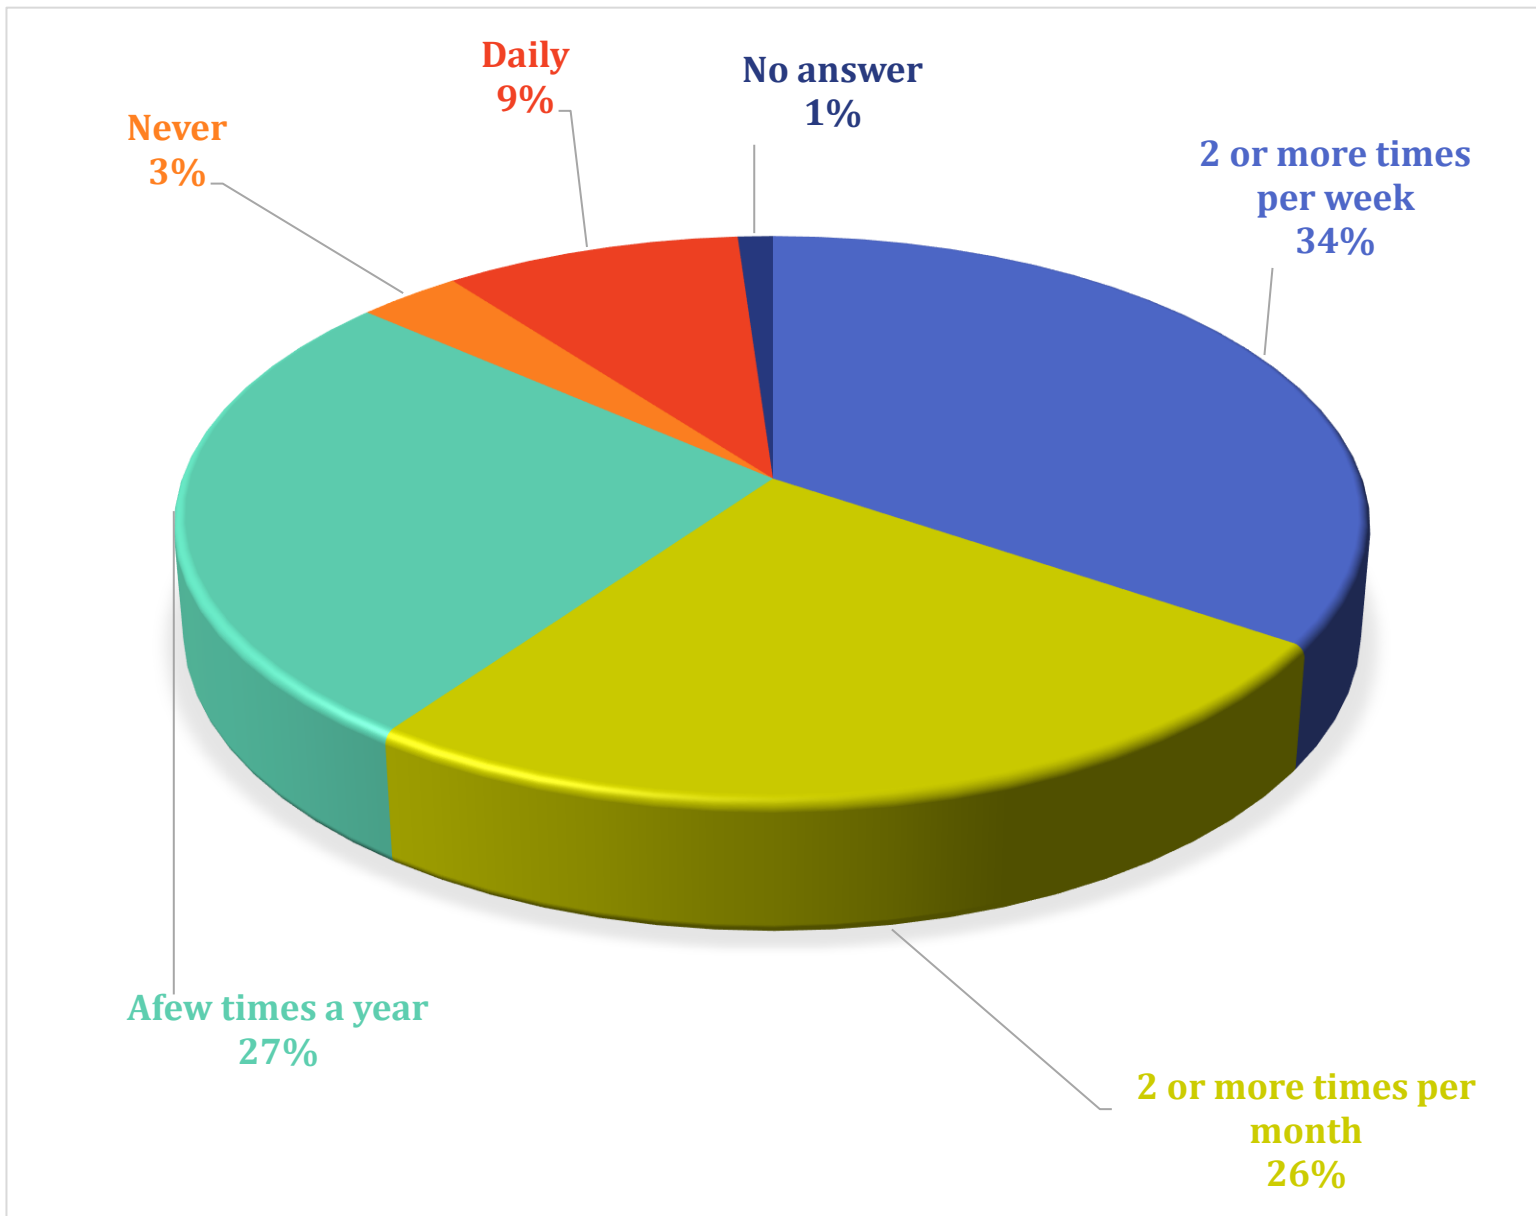

VETERANS MEMORIAL PARK (Not including the building)

QUESTION #6 -How often do you visit Veterans Memorial Park?

2 or more times per week	2 or more times per month	A few times per month	A few times a year	Never	Daily	No answer	TOTAL
223	165	0	172	21	60	7	648

2 or more times per week	2 or more times per month	A few times per month	A few times a year	Never	Daily	No answer	TOTAL
34.41%	25.46%	0.00%	26.54%	3.24%	9.26%	1.09%	100.00%