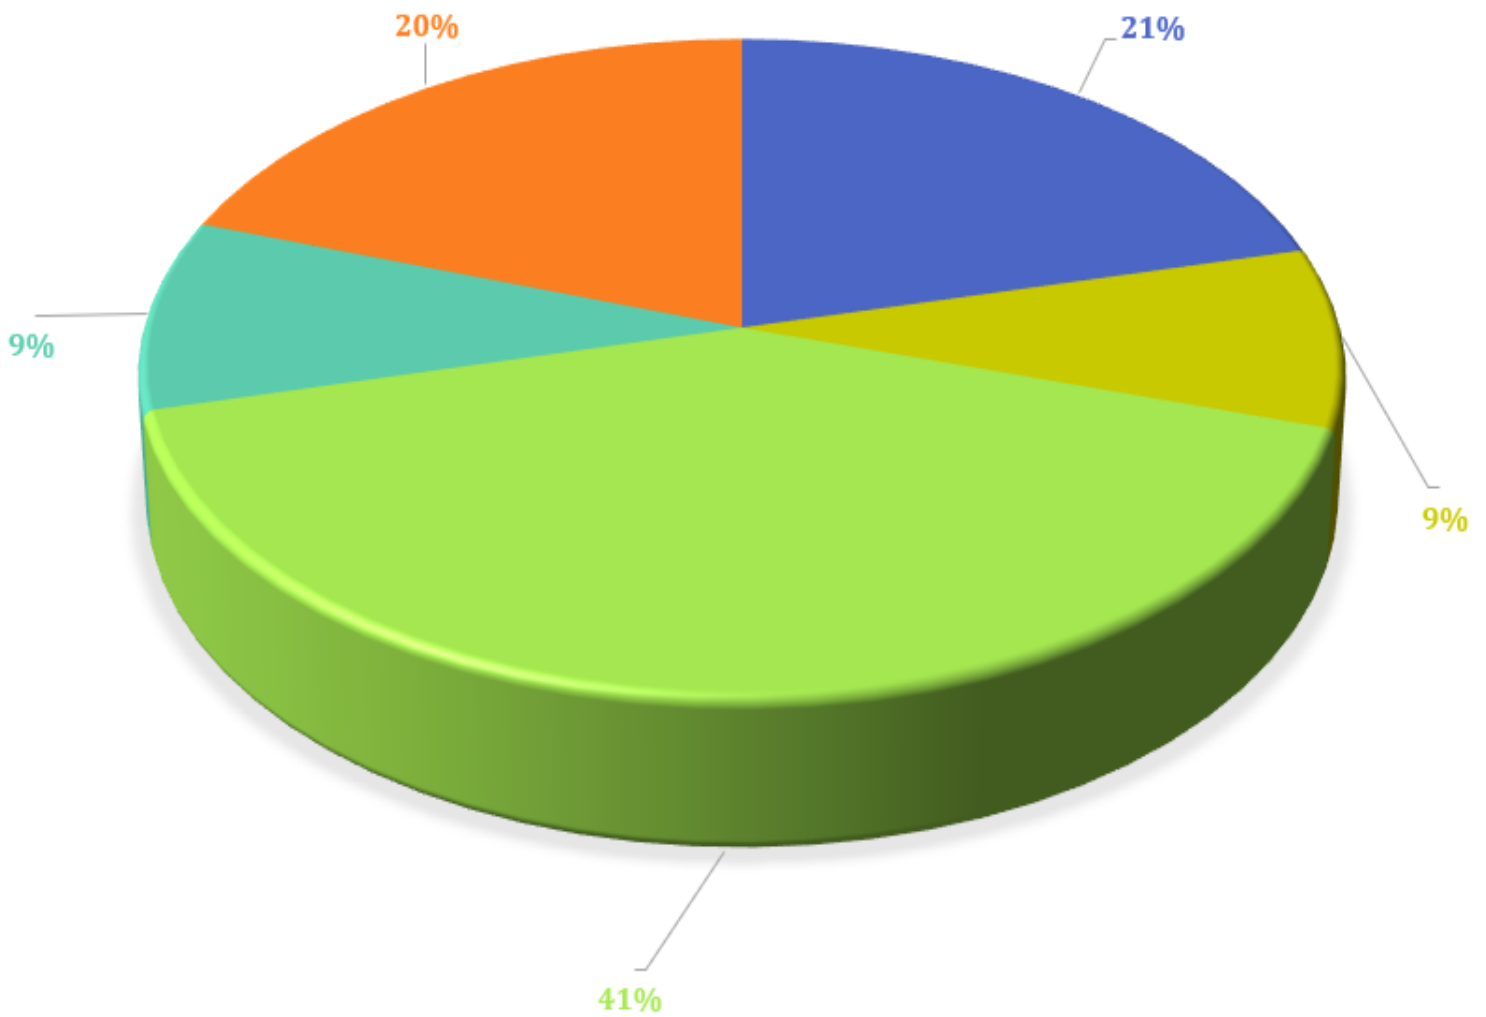

QUESTION #12 – Variety of cultural events.

■ VETERANS MEMORIAL PARK.

■ BILL BOTTS FIELDS AT CULVER CITY PARK.

■ NOT NEEDED.

■ NO ANSWER.

■ BOTH PARKS.