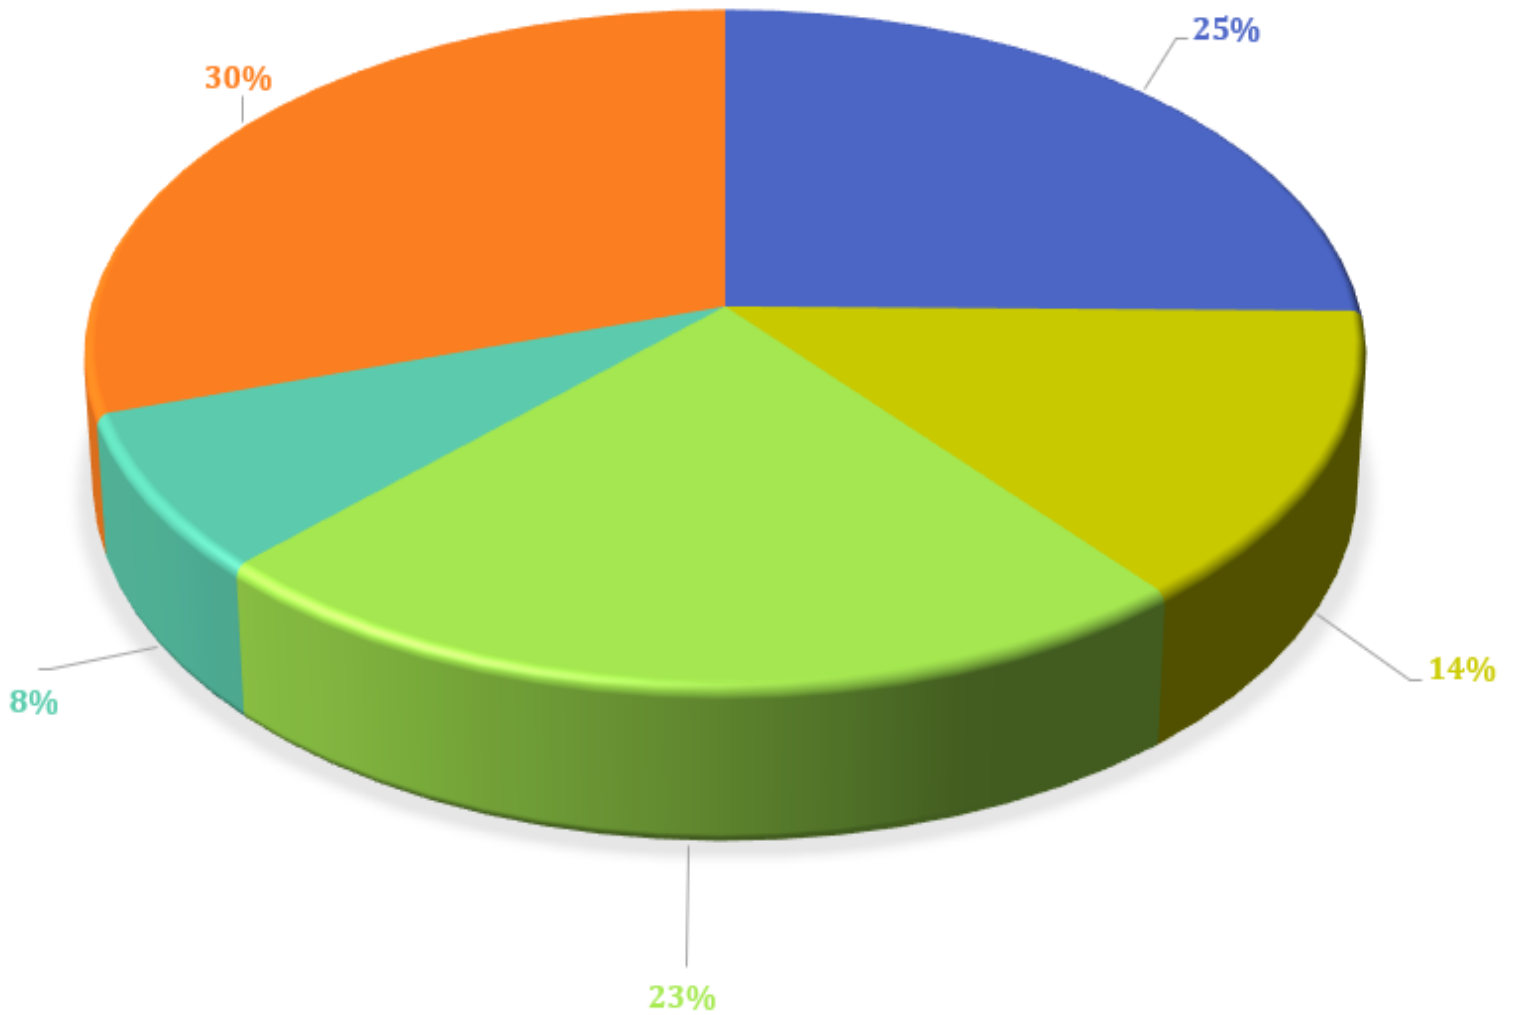

# QUESTION #12 – Variety of recreational programming.

■ VETERANS MEMORIAL PARK.

■ BILL BOTTS FIELDS AT CULVER CITY PARK.

■ NOT NEEDED.

■ NO ANSWER.

■ BOTH PARKS.