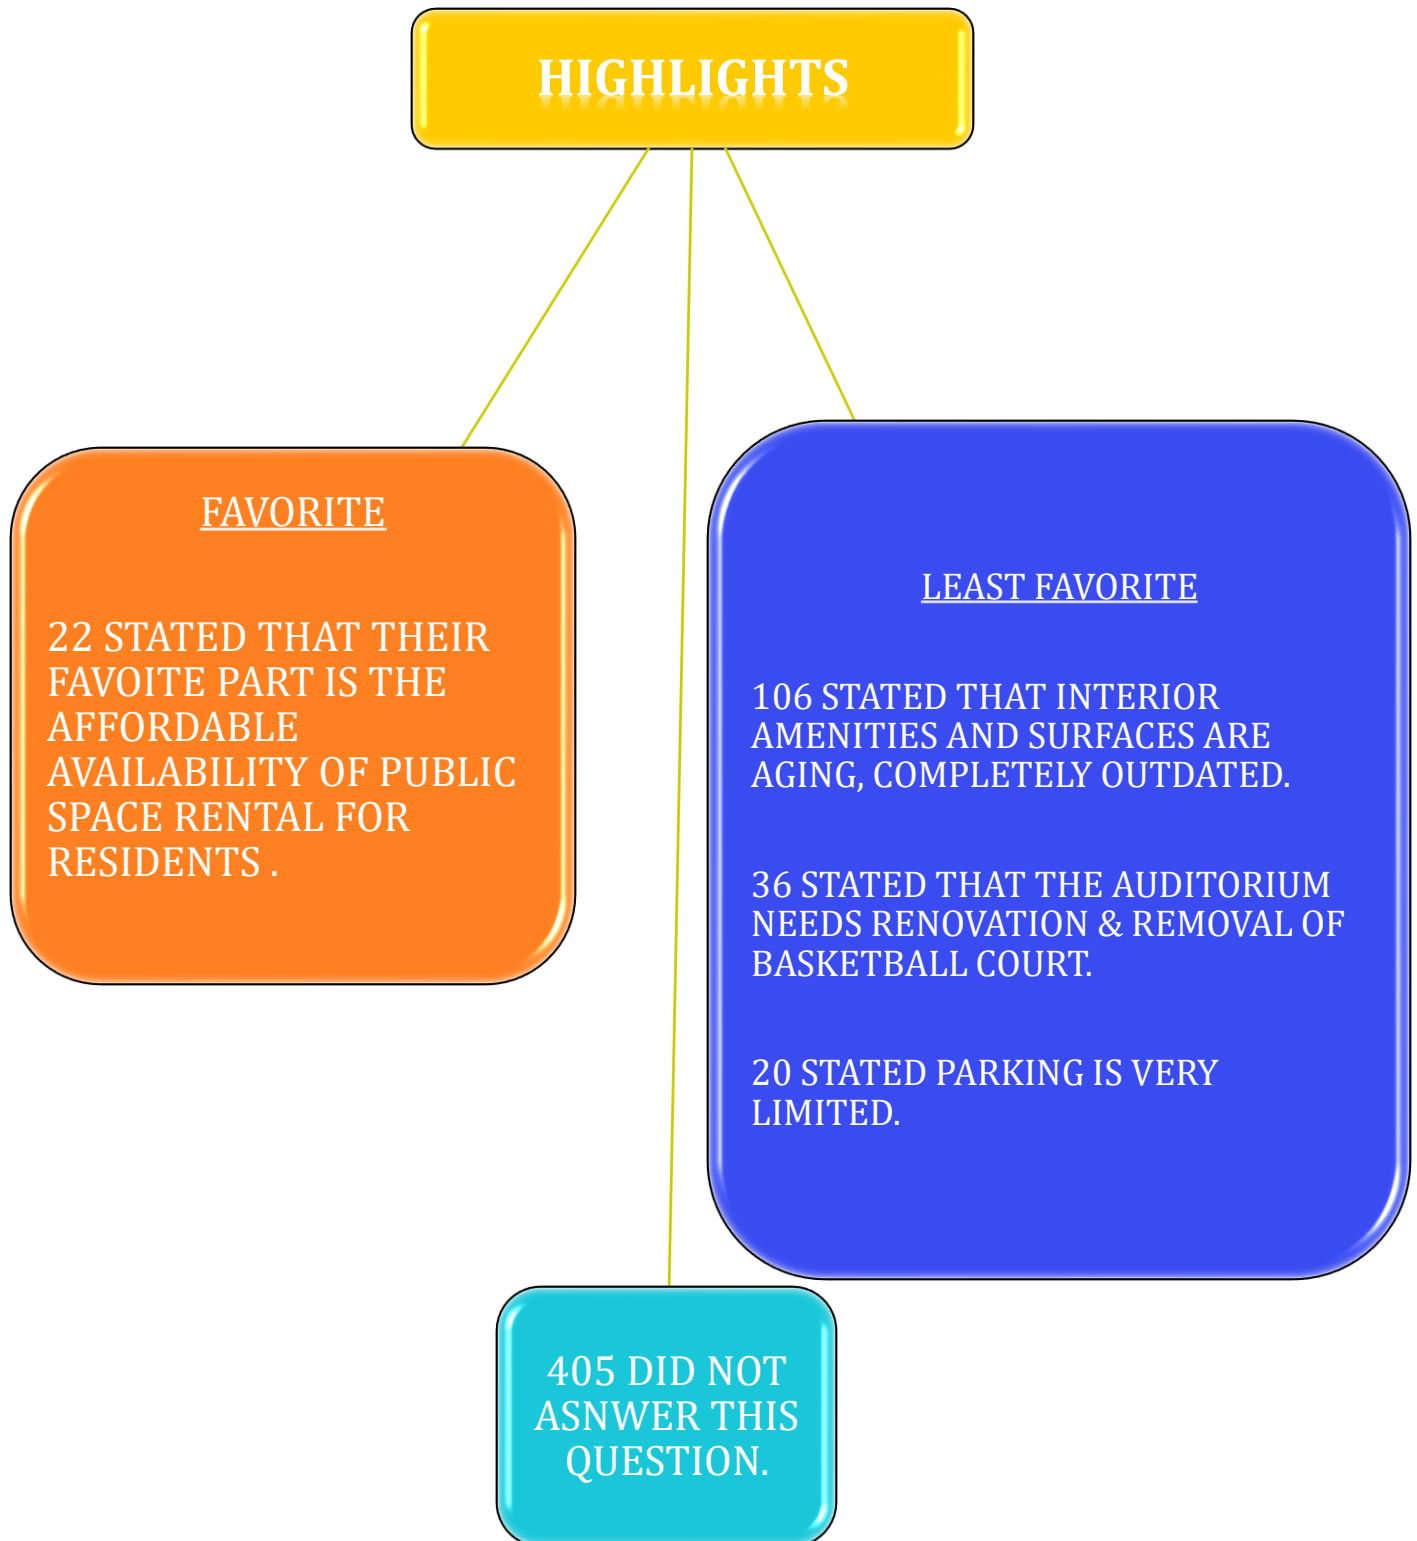

QUESTION #15 - What are your favorite and least favorite aspects of the building and/or Auditorium at Veterans Memorial Park?