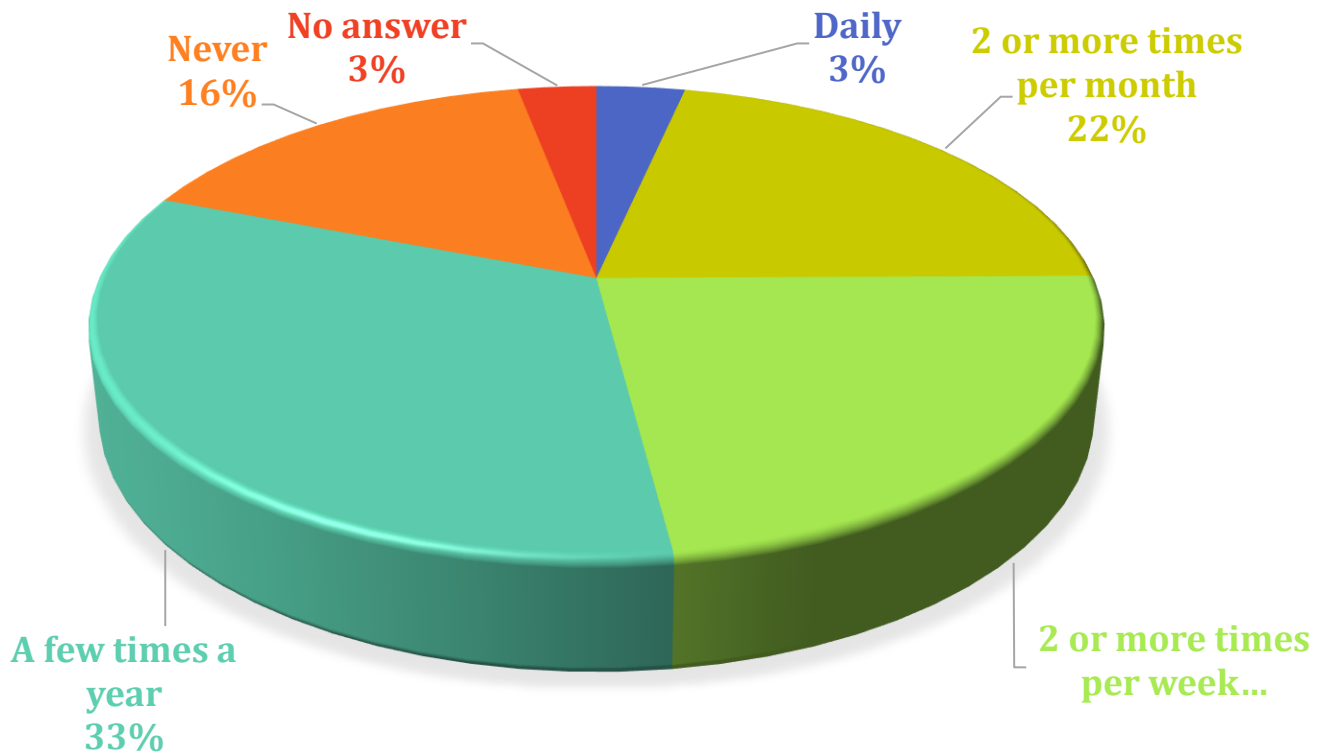

# 2023 BILL BOTTS FIELDS AND VETERANS MEMORIAL PARK SURVEY.

## BILL BOTTS FIELDS AT CULVER CITY PARK

QUESTION # 1- How often do you visit the Bill Botts Fields at Culver City Park?

Daily	2 or more times per month	2 or more times per week	A few times a year	Never	No answer	TOTAL
22	139	149	216	104	18	648

Daily	2 or more times per month	2 or more times per week	A few times a year	Never	No answer	TOTAL
3.39%	21.45%	23.12%	33.00%	16.04%	3.00%	100%