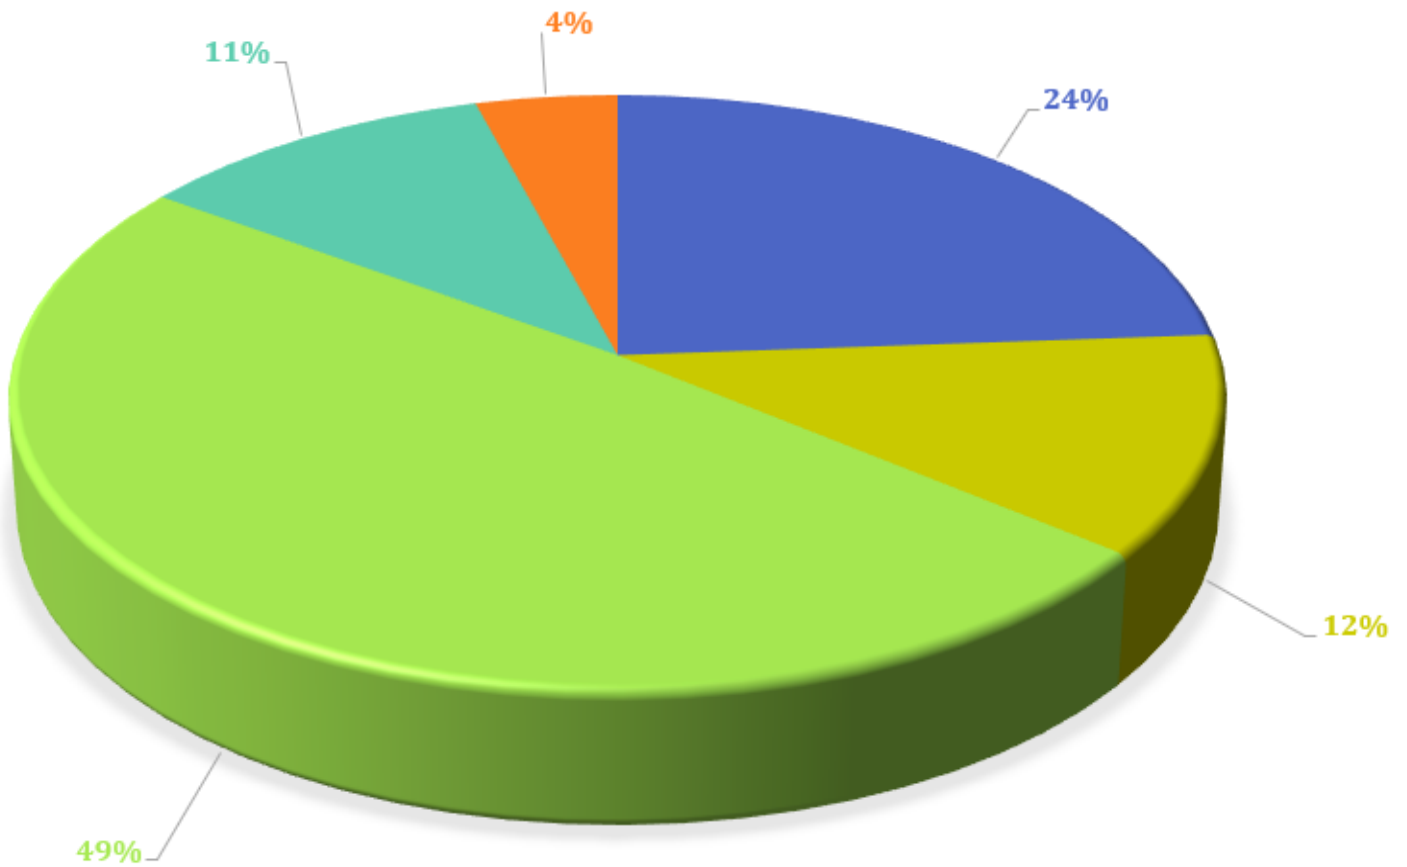

## QUESTION #12- More family-oriented programming.

■ VETERANS MEMORIAL PARK.

■ BILL BOTTS FIELDS AT CULVER CITY PARK.

■ NOT NEEDED.

■ NO ANSWER.

■ BOTH PARKS.

QUESTION #12 – More group exercise programming.