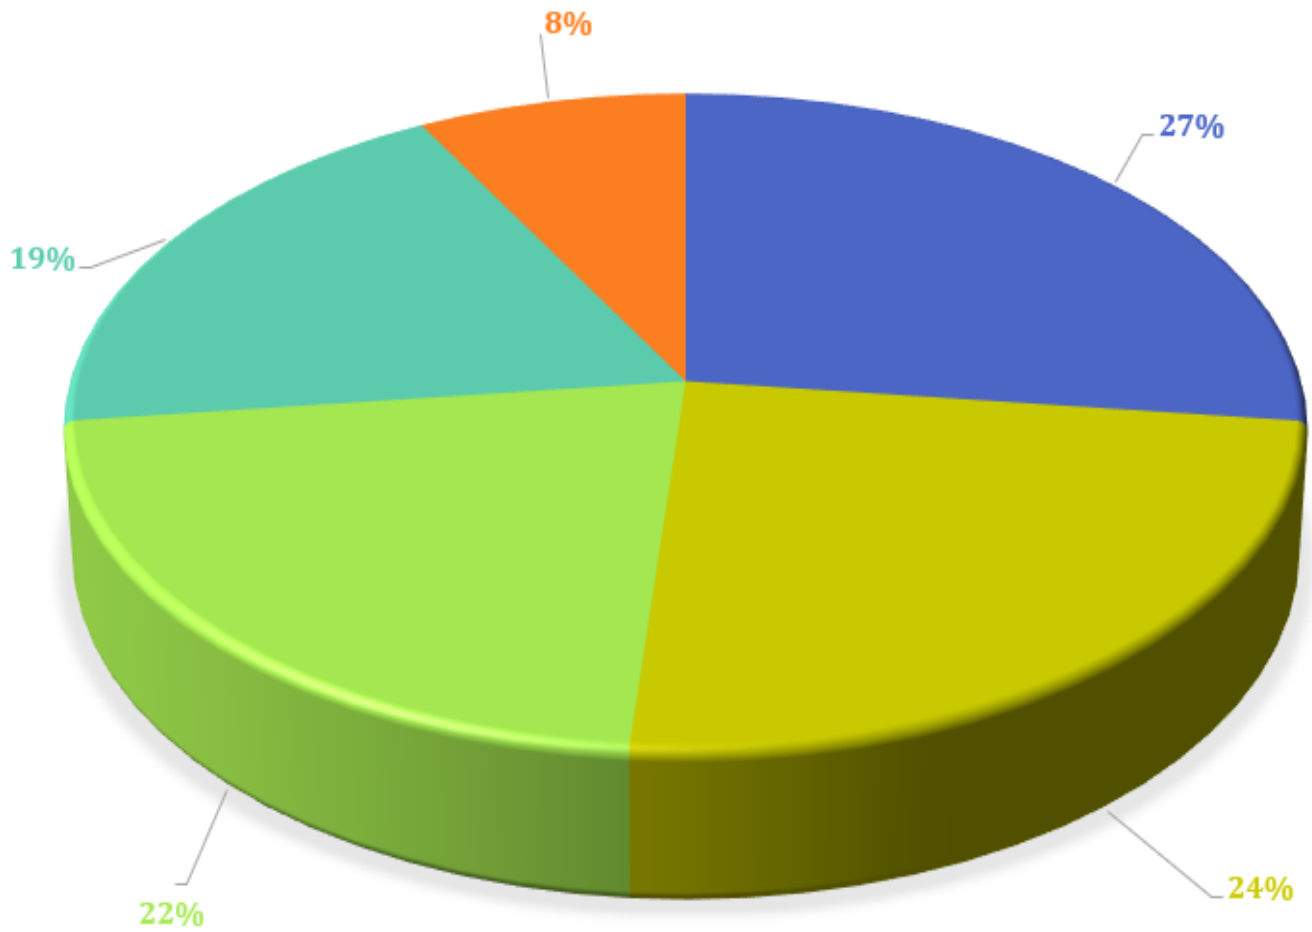

QUESTION #12 – Improved quality of sports fields and courts.

■ VETERANS MEMORIAL PARK.

■ BILL BOTTS FIELDS AT CULVER CITY PARK.

■ NOT NEEDED.

■ NO ANSWER.

■ BOTH PARKS.