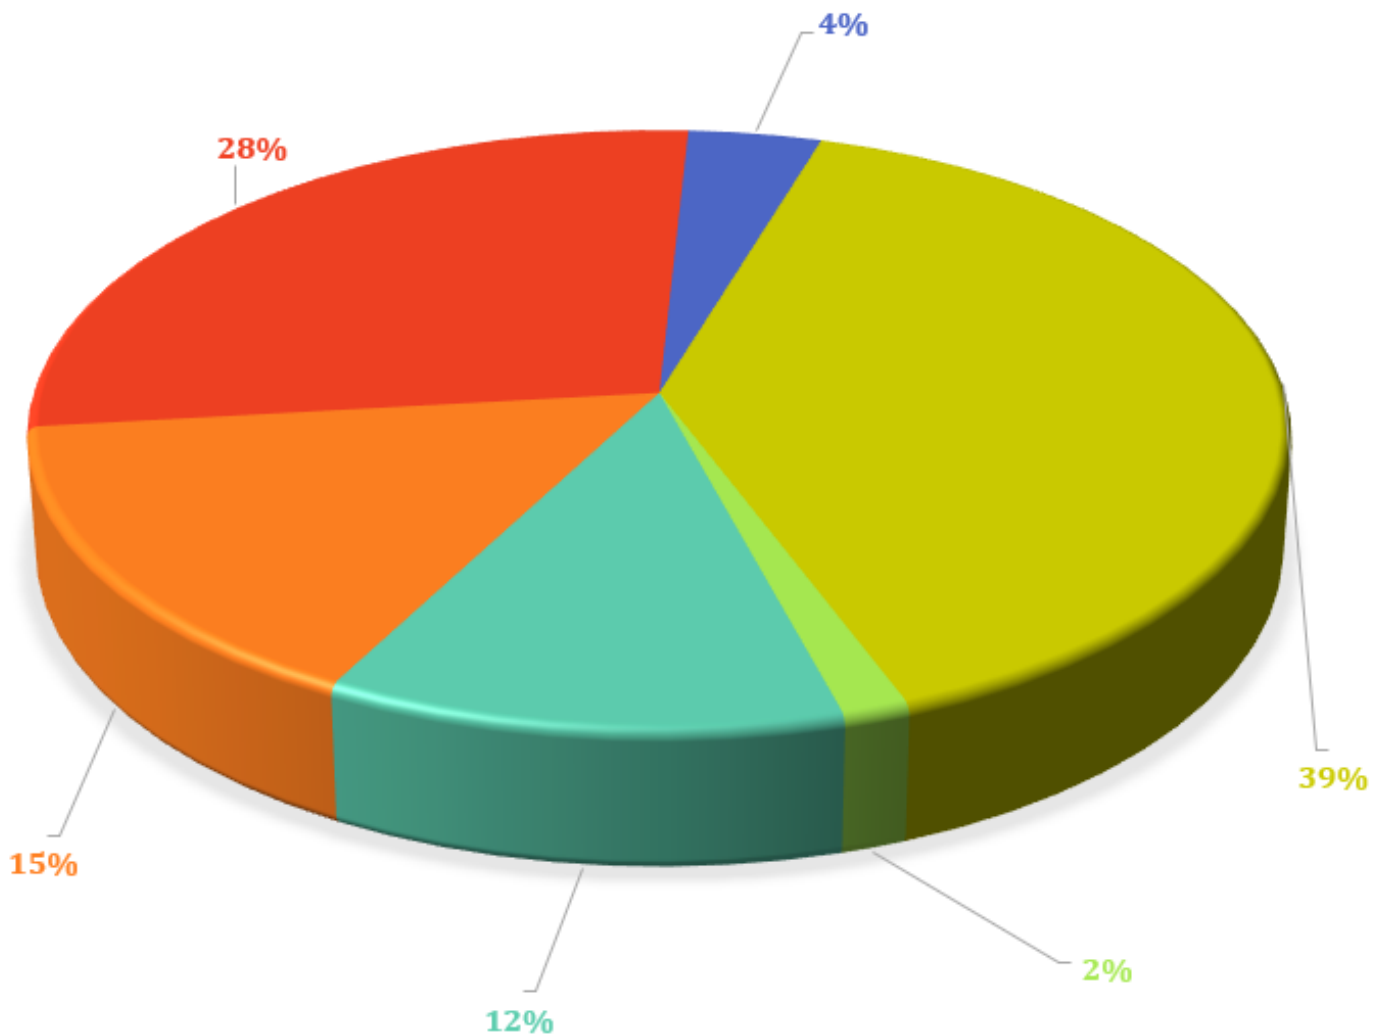

COMPARING THE TWO PARKS

PLEASE CONSIDER YOUR USAGE OF VETERANS MEMORIAL PARK AND BILL BOTTS FIELDS.

QUESTION #11 – Which Park do you primarily use to attend and/or hold small events? (Such as birthday party, graduation party, etc.)

- SURVEY NOT ANSWER.
- Veterans Memorial Park.
- None.
- Both Parks Equally
- Sum of Another Culver City Park
- Sum of Bill Botts Fields at Culver City Park