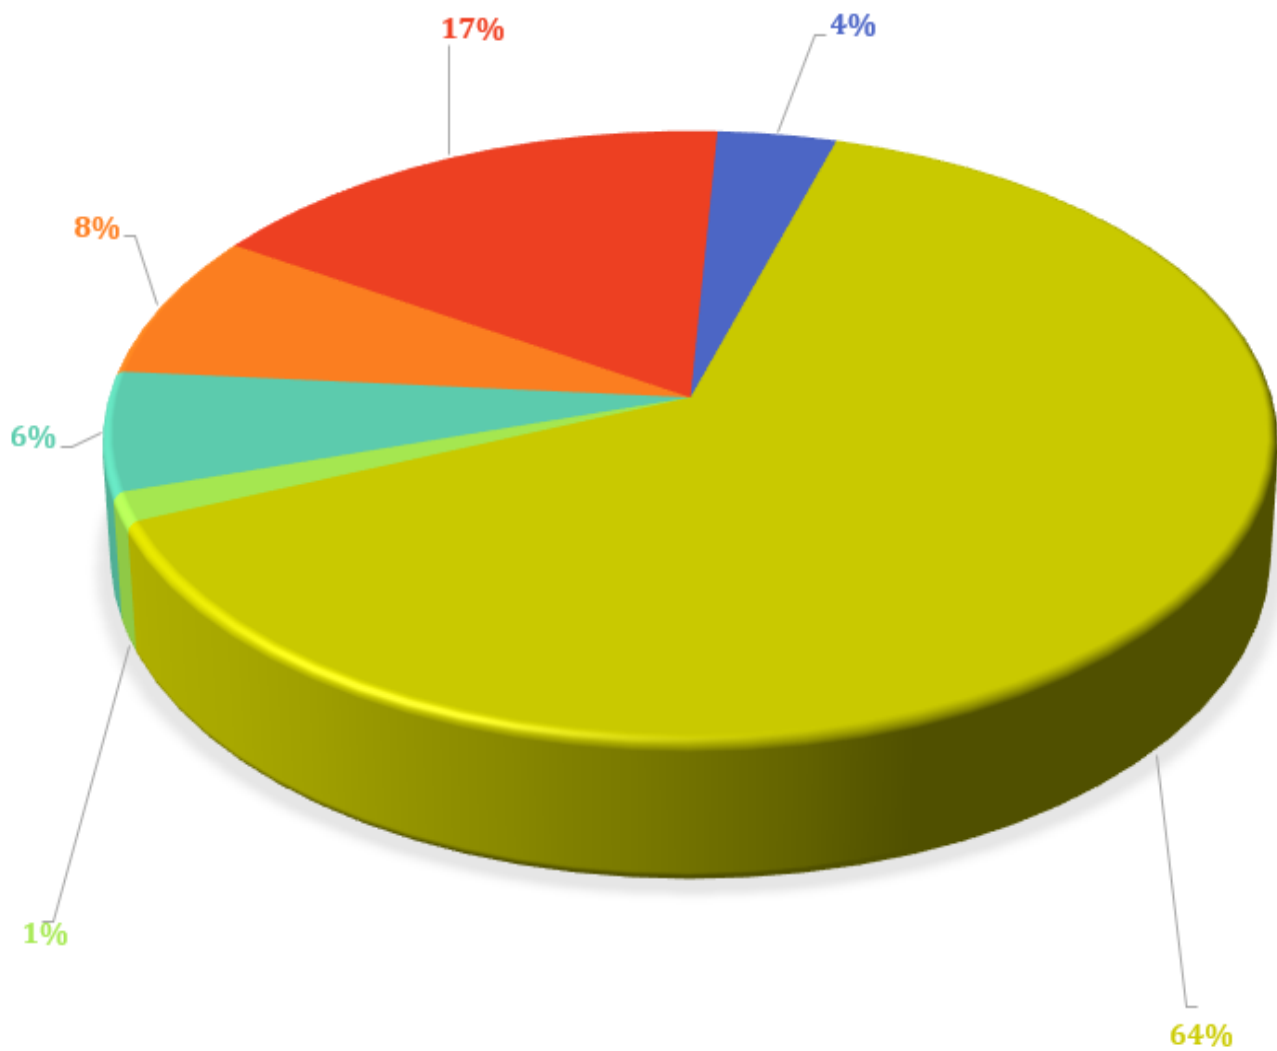

# QUESTION #11 – Which Park do you primarily use to attend big community events?

■ SURVEY NOT ANSWER.

■ Veterans Memorial Park.

■ None.

■ Both Parks Equally

■ Sum of Another Culver City Park

■ Sum of Bill Botts Fields at Culver City Park

# QUESTION # 11- Which Park do you primarily visit by yourself?

- SURVEY NOT ANSWER.
- Veterans Memorial Park.
- None.
- Both Parks Equally
- Sum of Another Culver City Park
- Sum of Bill Botts Fields at Culver City Park