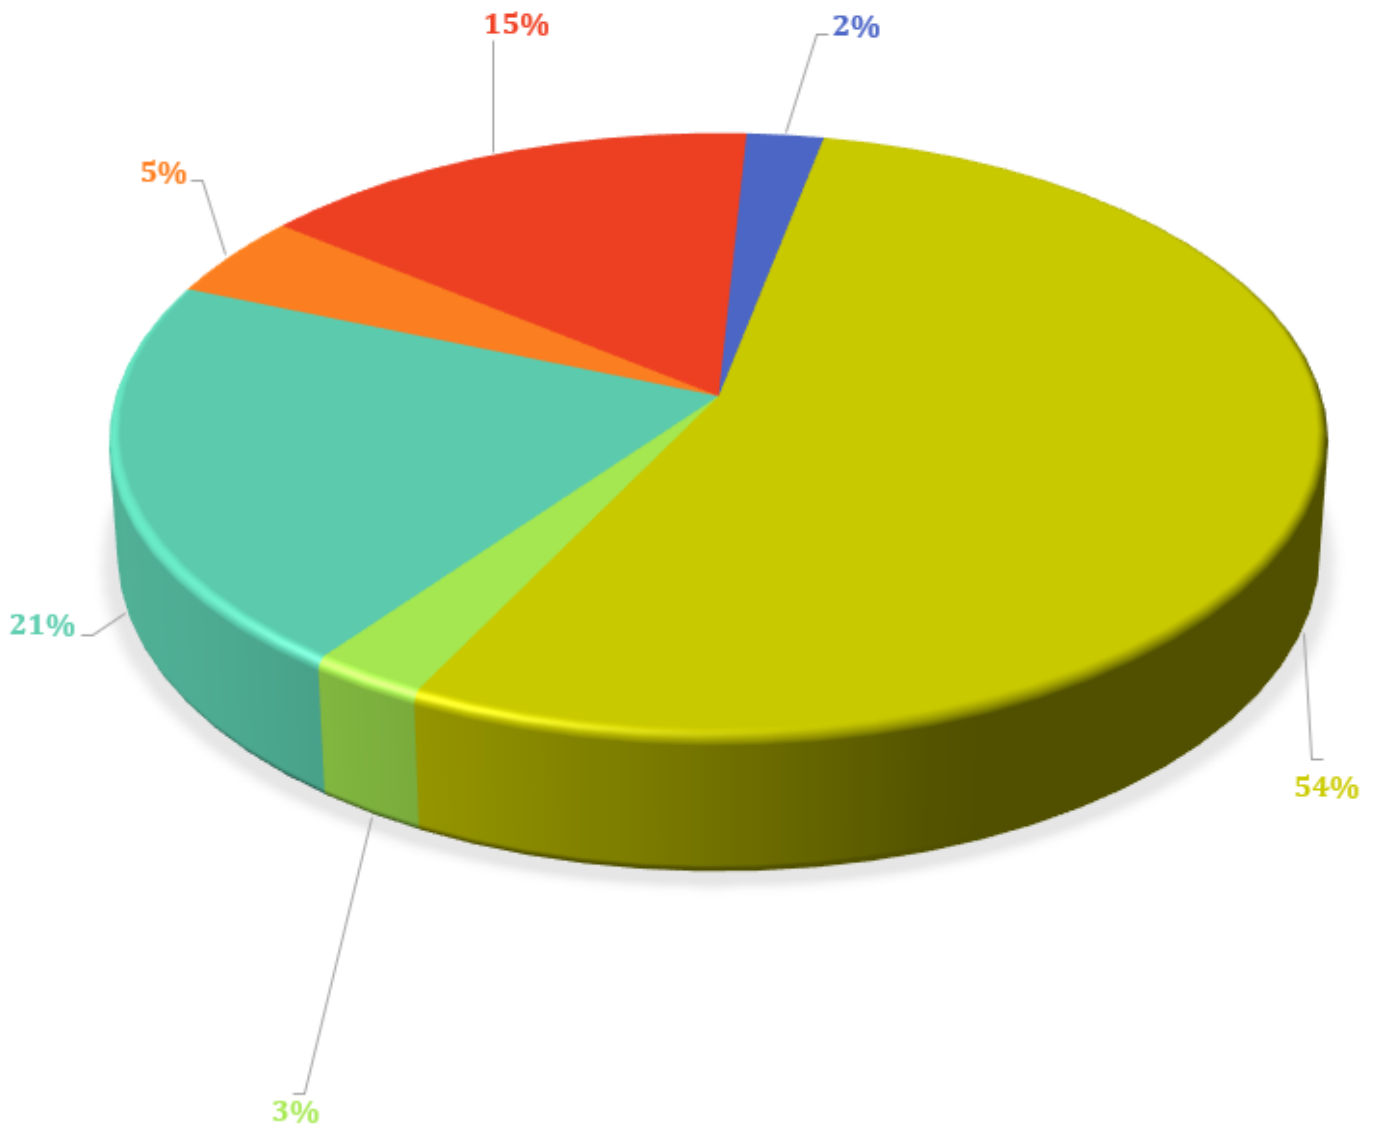

QUESTION # 11- Which Park do you primarily visit by yourself?

- SURVEY NOT ANSWER.
- Veterans Memorial Park.
- None.
- Both Parks Equally
- Sum of Another Culver City Park
- Sum of Bill Botts Fields at Culver City Park