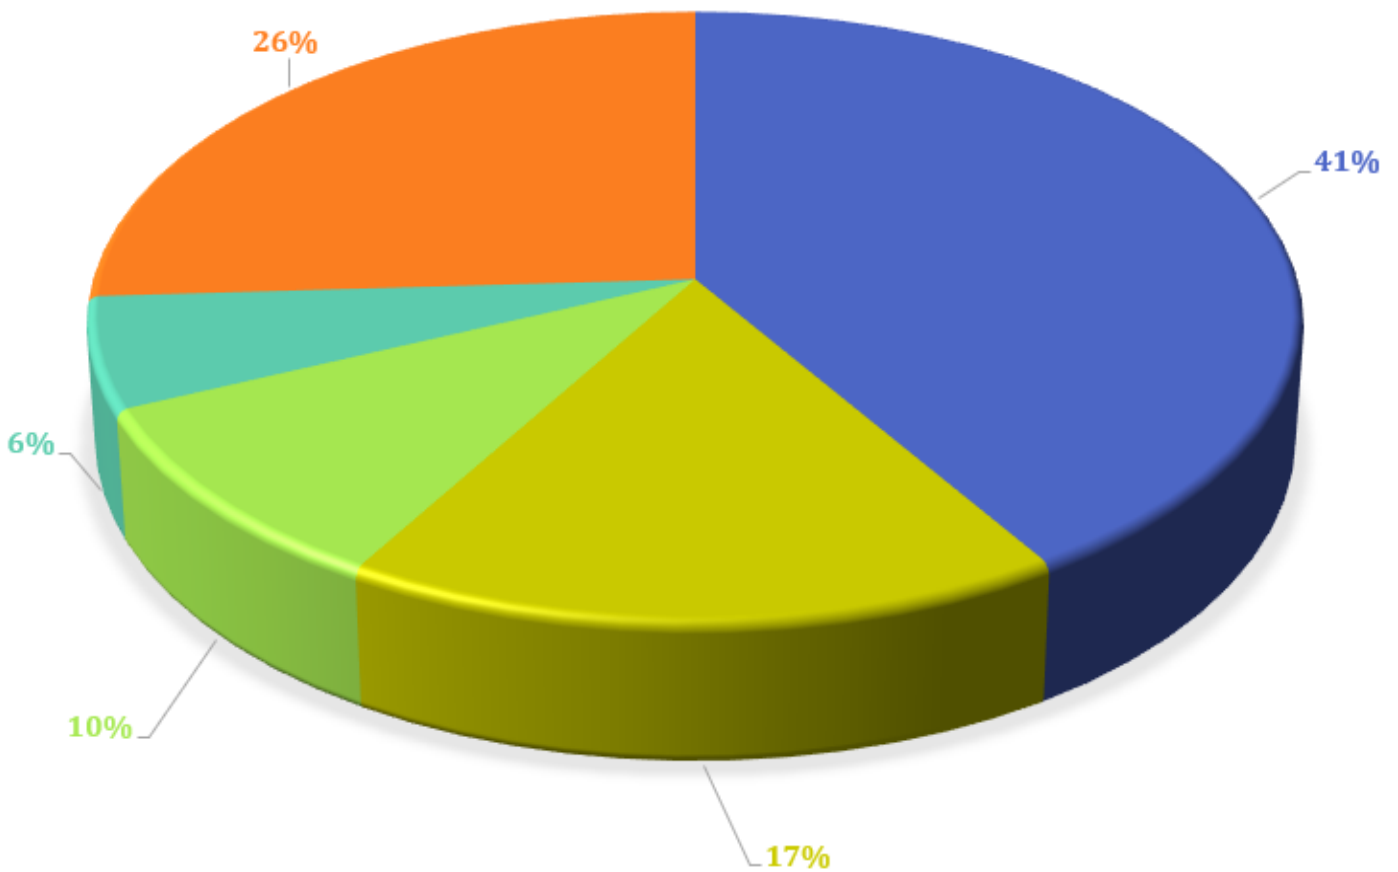

QUESTION #12 – More group exercise programming.

■ VETERANS MEMORIAL PARK.

■ BILL BOTTS FIELDS AT CULVER CITY PARK.

■ NOT NEEDED.

■ NO ANSWER.

■ BOTH PARKS.