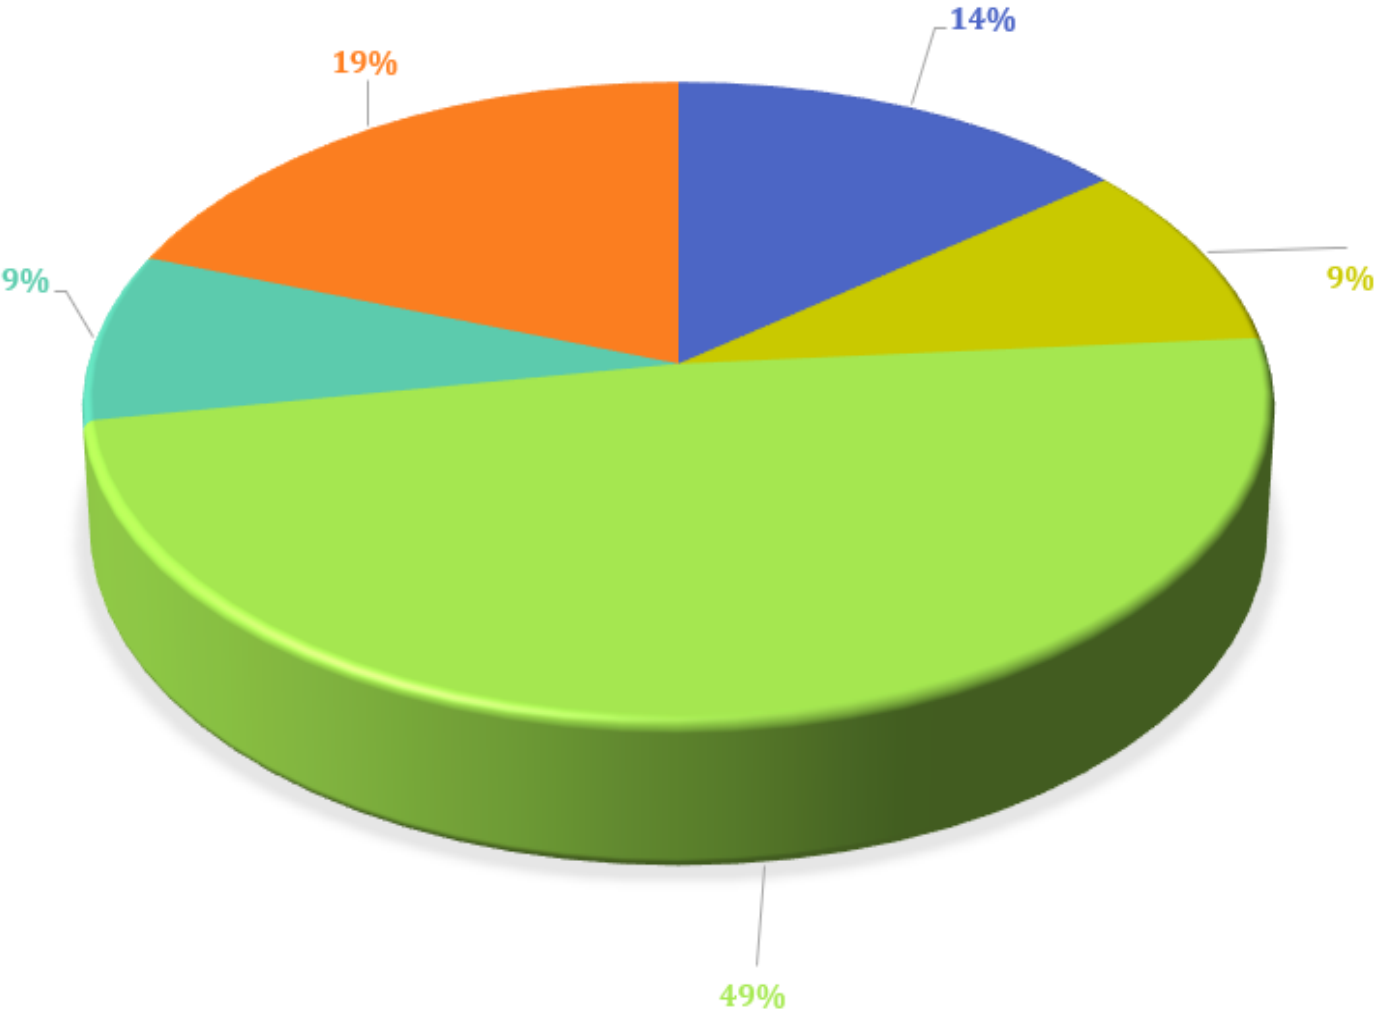

■ BILL BOTTS FIELDS AT CULVER CITY PARK.

■ NOT NEEDED.

■ NO ANSWER.

■ BOTH PARKS.

QUESTION #12 – Improved/added indoor recreational facilities.

- VETERANS MEMORIAL PARK.
- BILL BOTTS FIELDS AT CULVER CITY PARK.
- NOT NEEDED.
- NO ANSWER.
- BOTH PARKS.