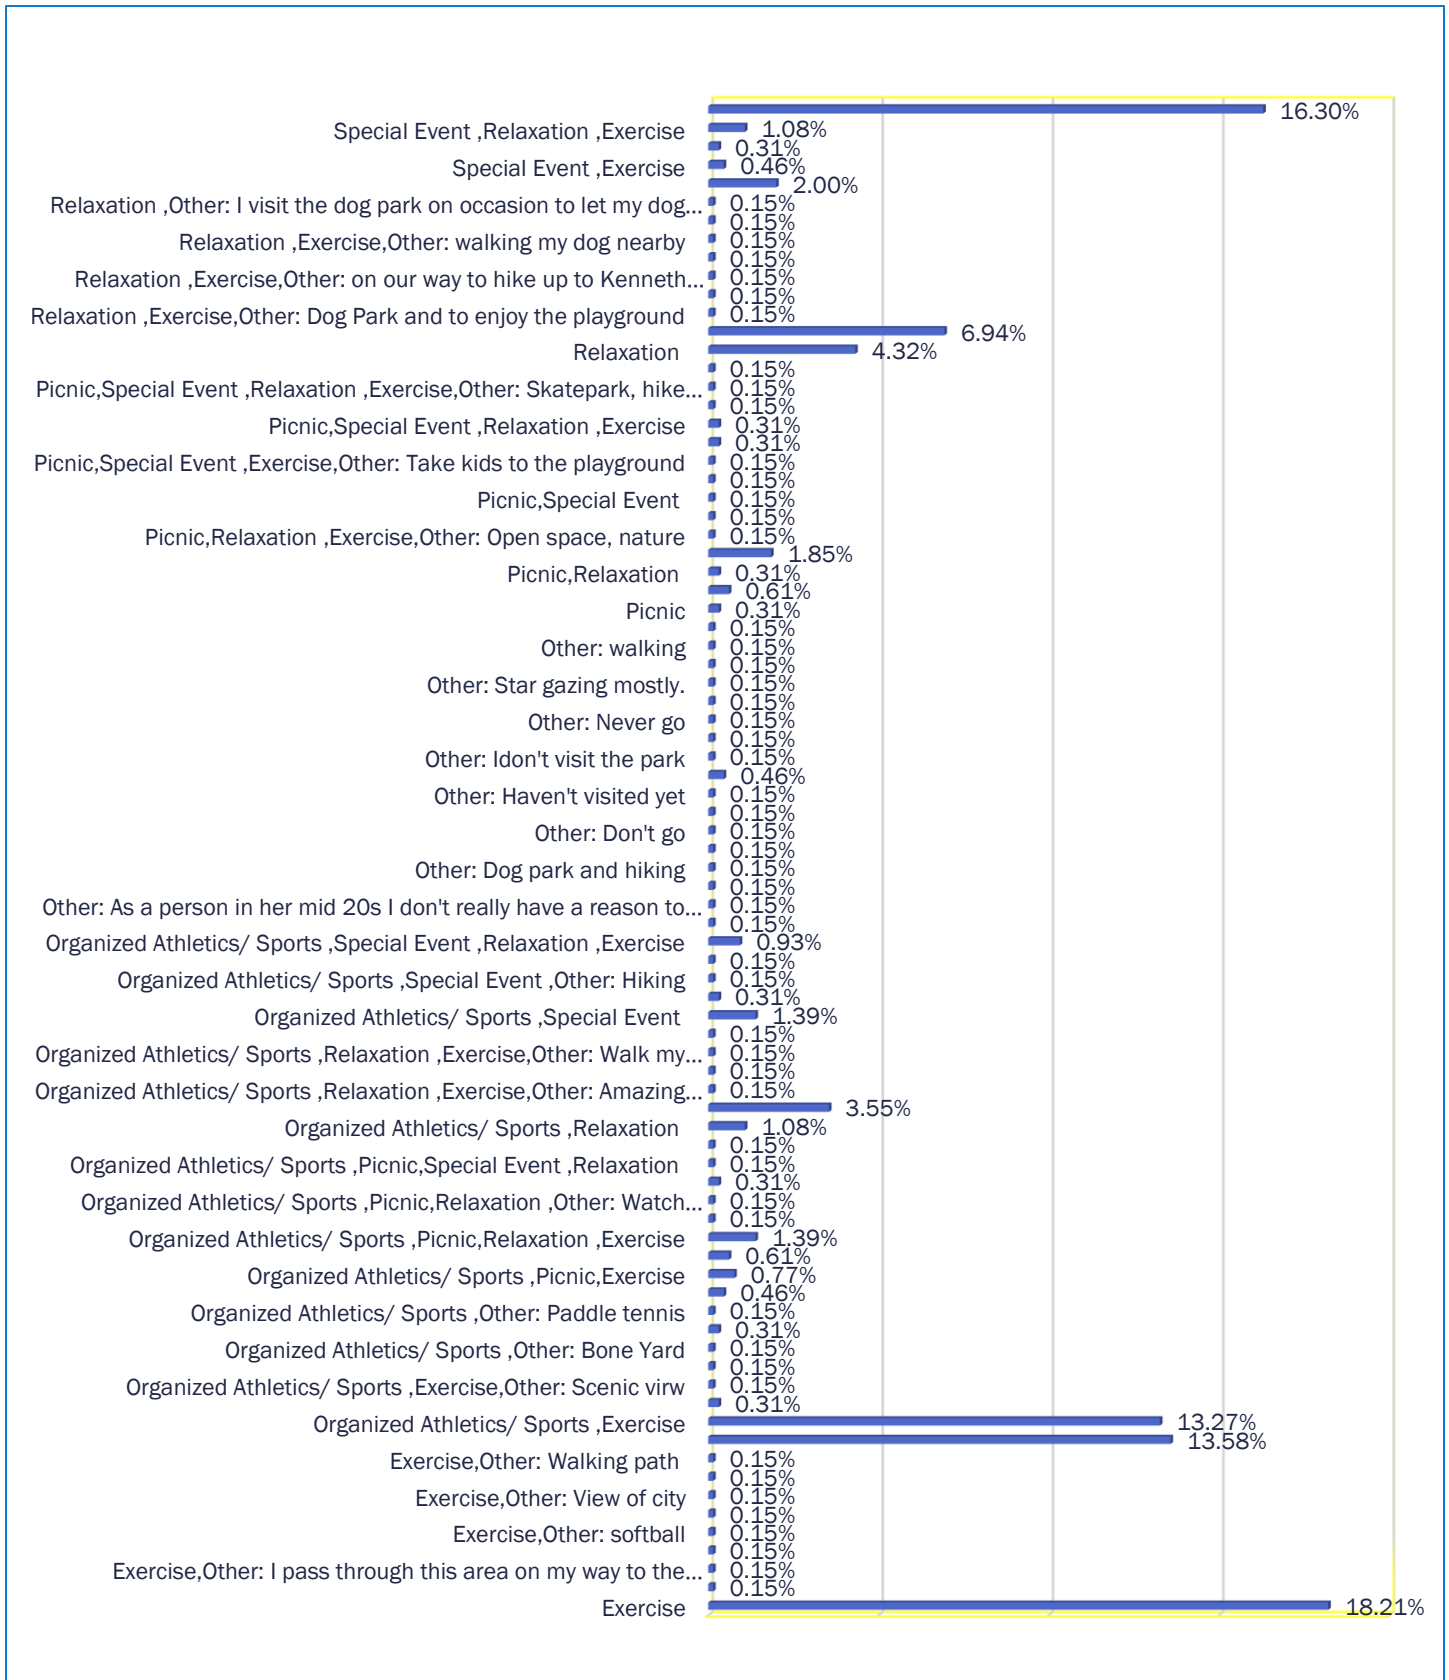

QUESTION # 7 - Why do you visit Veterans Memorial Park? Select all that apply.