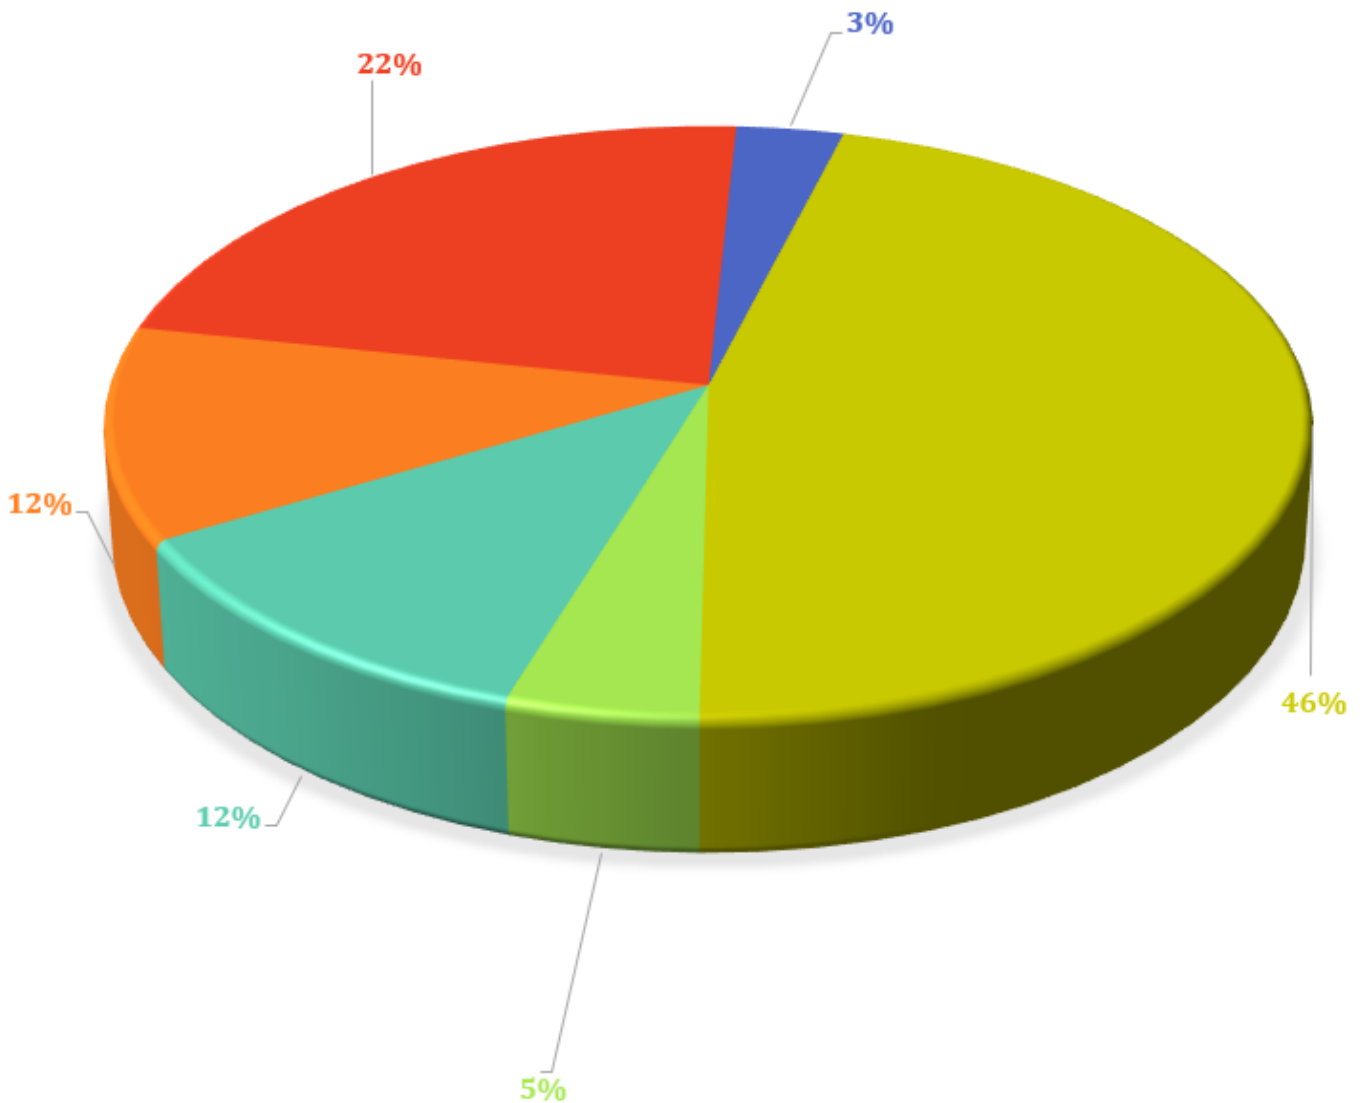

QUESTION #11 – Which Park do you primarily visit with friends and /or family members?

- SURVEY NOT ANSWER.
- Veterans Memorial Park.
- None.
- Both Parks Equally
- Sum of Another Culver City Park
- Sum of Bill Botts Fields at Culver City Park