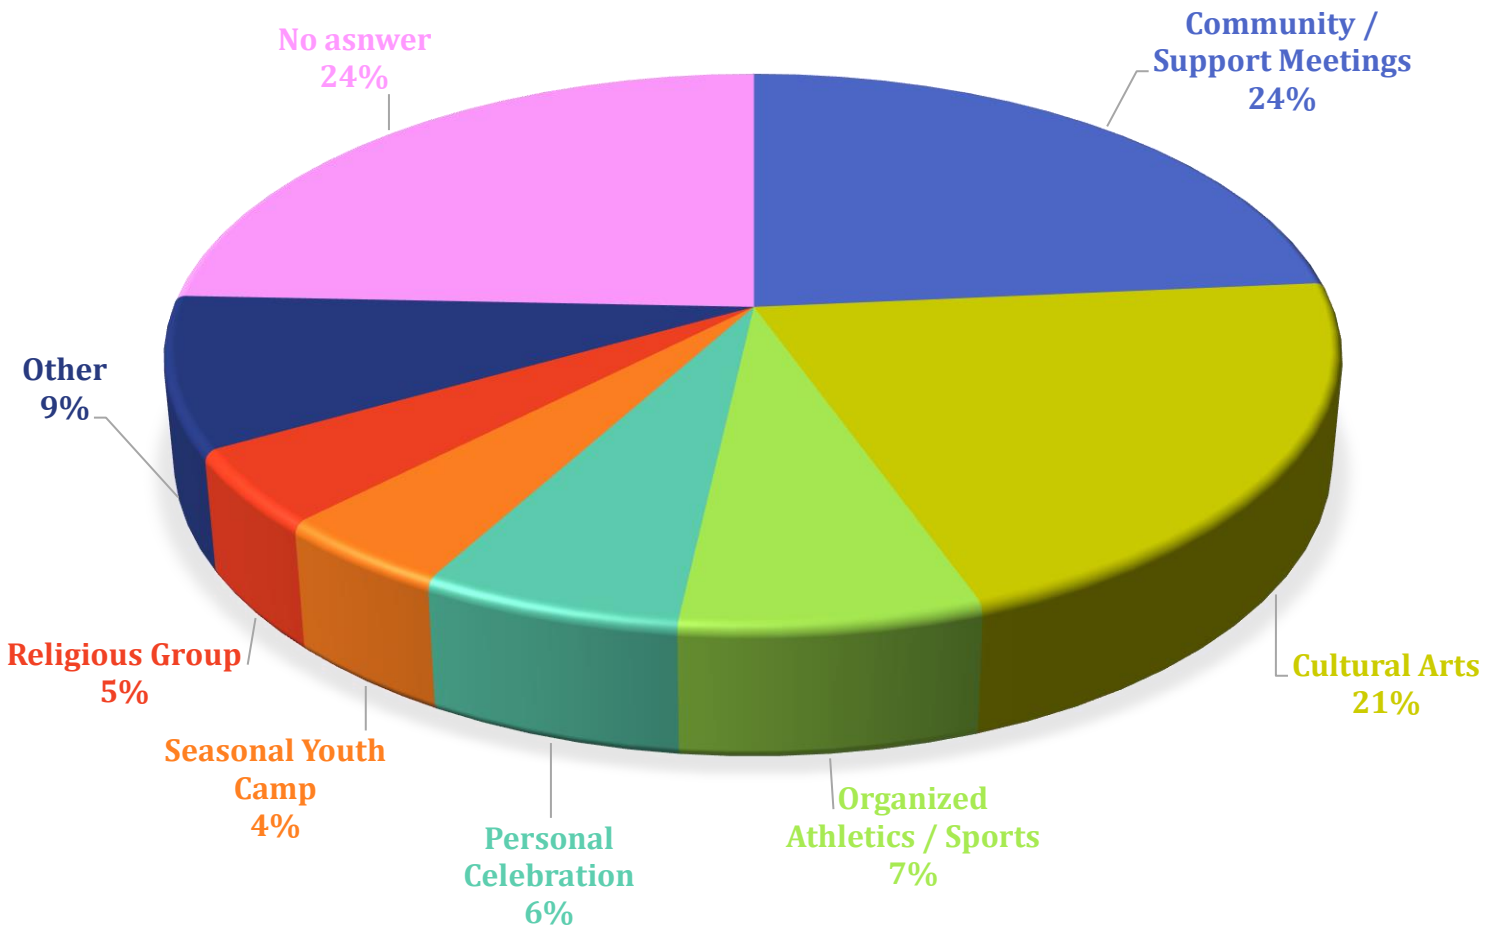

QUESTION #14 - Why do you visit the building and/or Auditorium at Veterans Memorial Park? Select all that apply.

Community / Support Meetings	Cultural Arts	Organized Athletics / Sports	Personal Celebration	Seasonal Youth Camp	Religious Group	Other	No Answer	TOTAL
218	194	67	58	40	41	82	225	925

Community / Support Meetings	Cultural Arts	Organized Athletics / Sports	Personal Celebration	Seasonal Youth Camp	Religious Group	Other	No Answer	TOTAL
23.57%	20.97%	7.24%	6.27%	4.32%	4.43%	8.86%	24.34%	100.00%