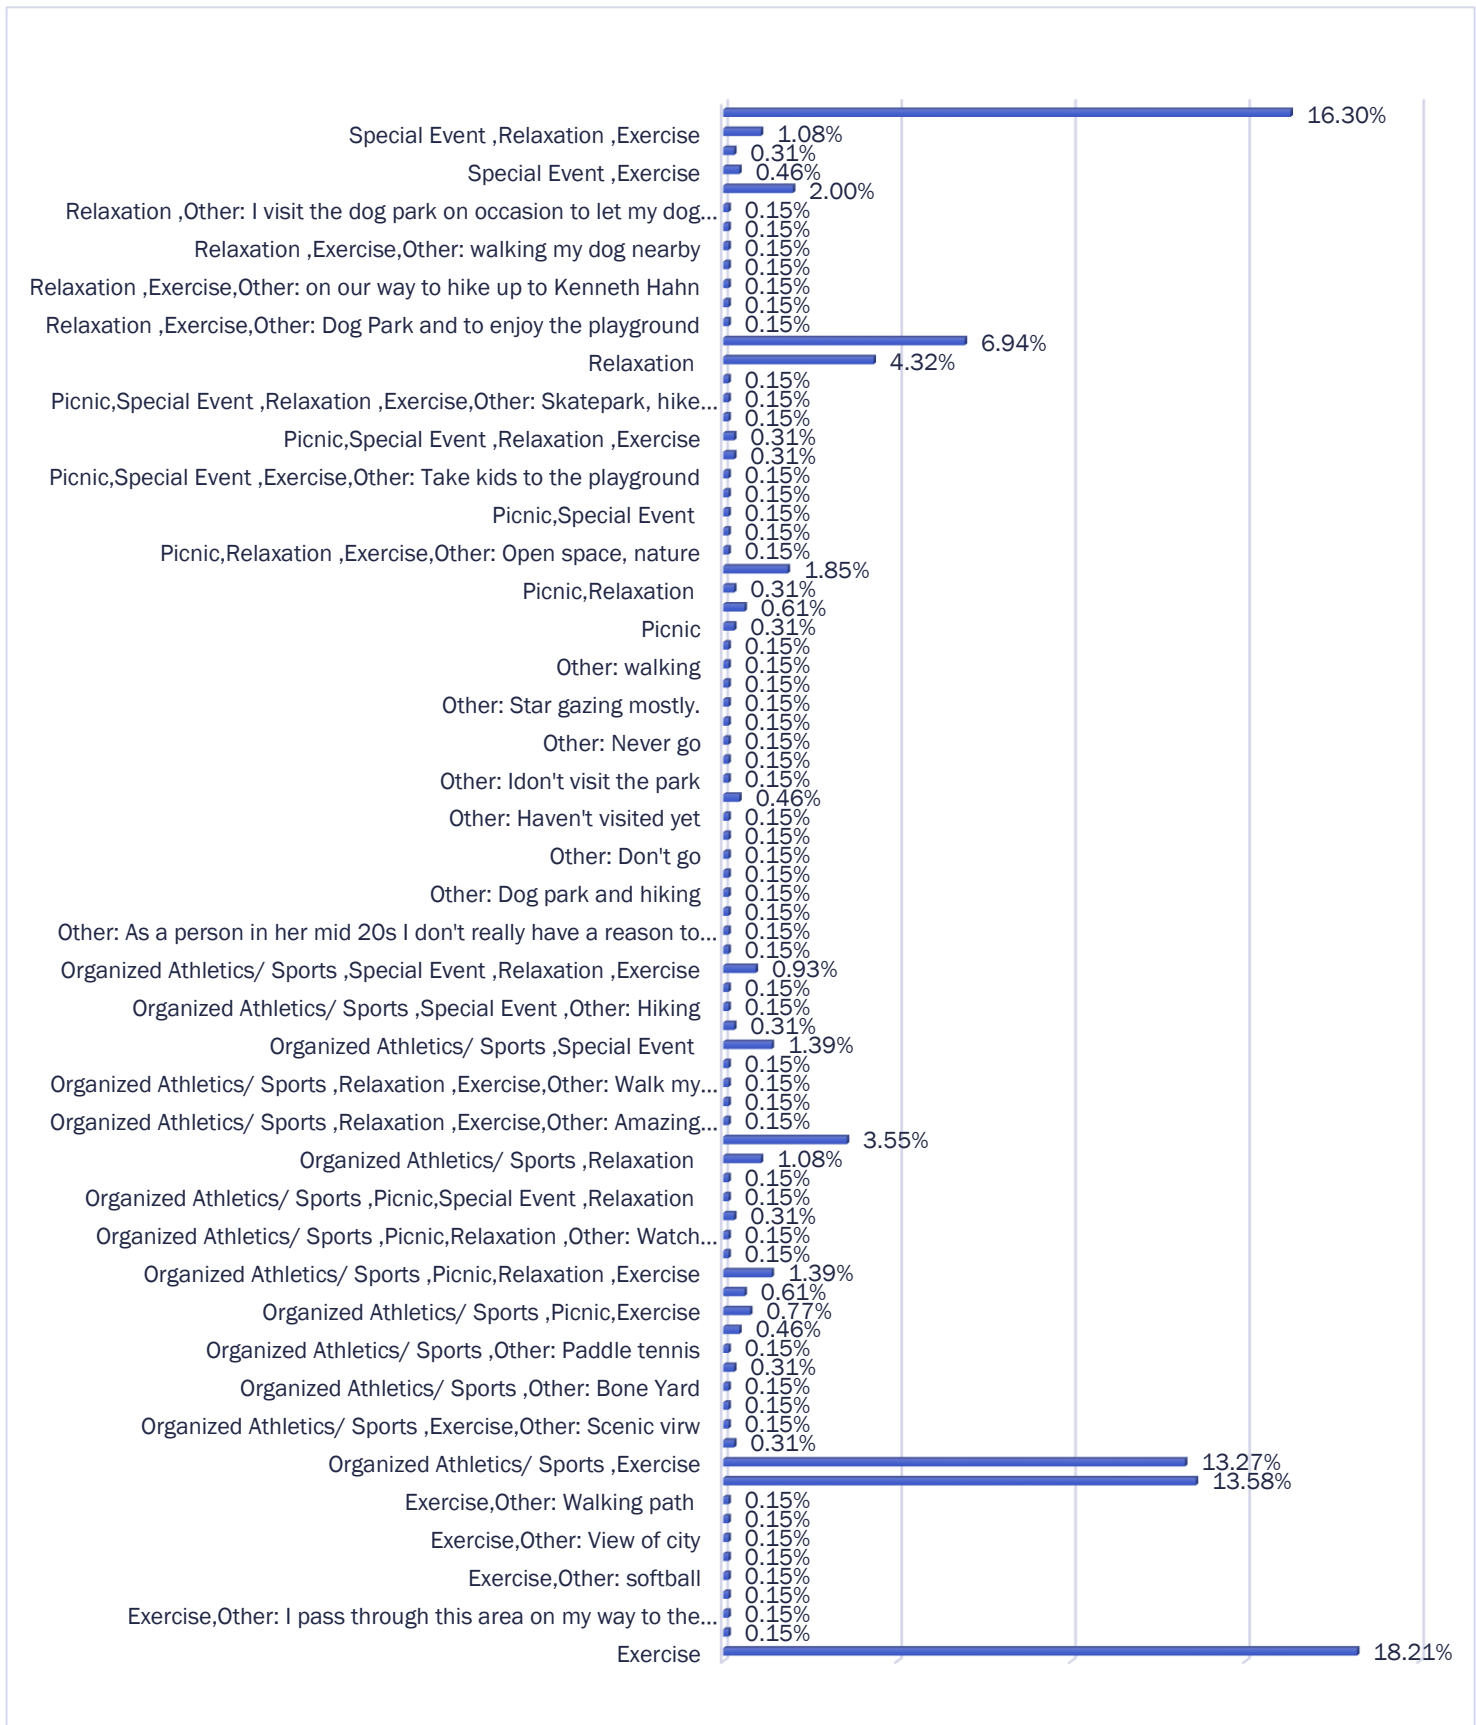

QUESTION# 2- Why do you visit the Bill Botts Fields at Culver City Park? Select all that apply.