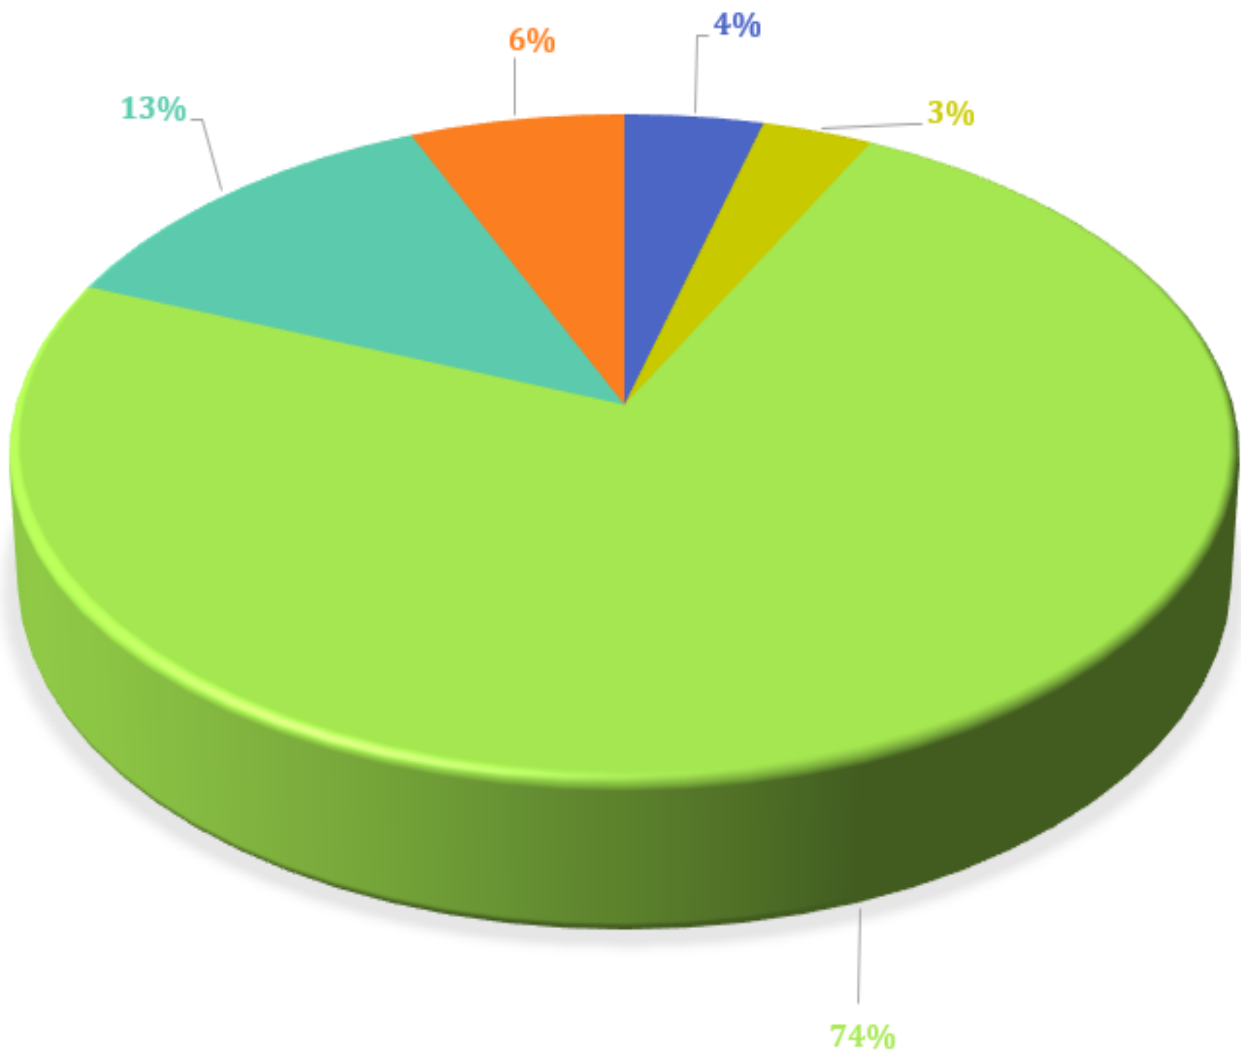

# QUESTION #12 – Longer operating hours.

■ VETERANS MEMORIAL PARK.

■ BILL BOTTS FIELDS AT CULVER CITY PARK.

■ NOT NEEDED.

■ NO ANSWER.

■ BOTH PARKS.