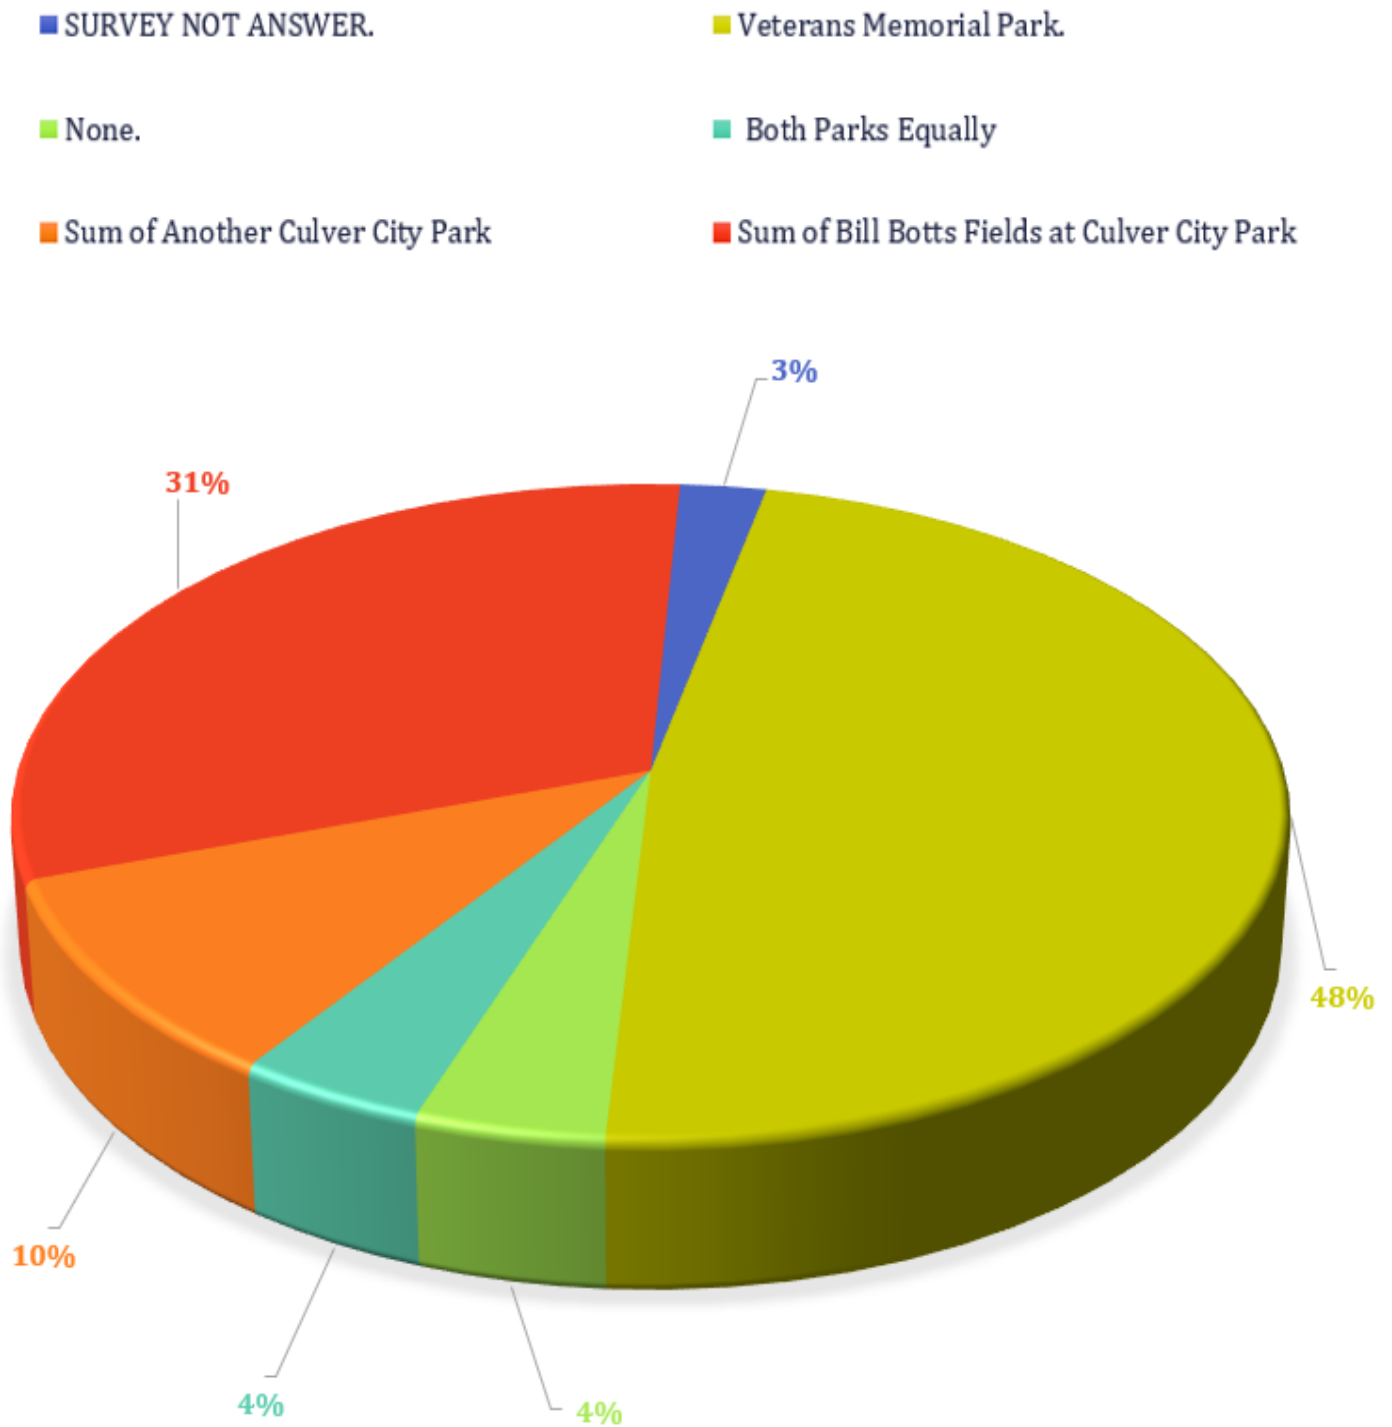

QUESTION 11- Which Park do you primarily use for personal exercise?