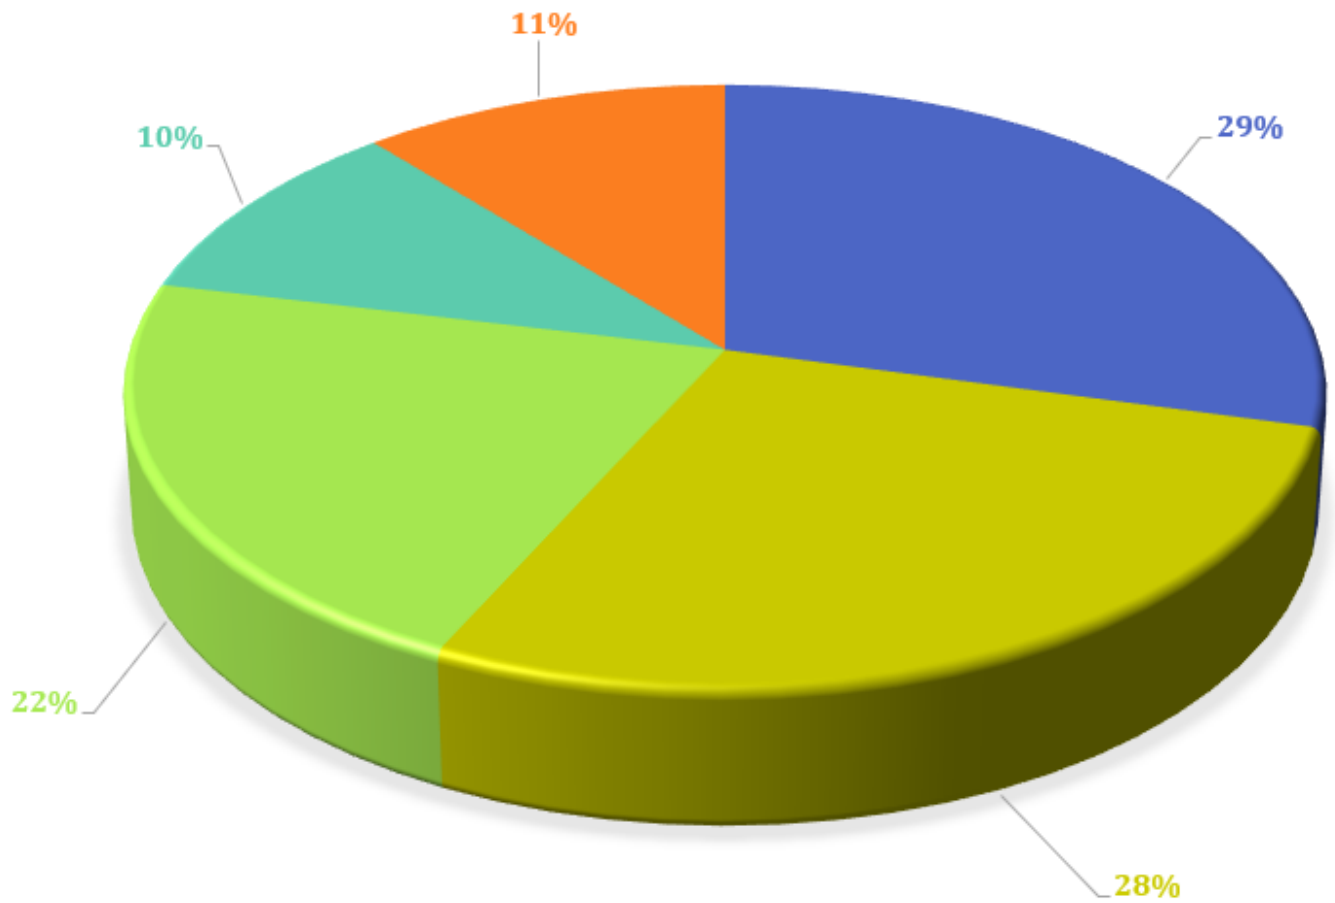

## QUESTION #12 -Improved parking

■ VETERANS MEMORIAL PARK.

■ BILL BOTTS FIELDS AT CULVER CITY PARK.

■ NOT NEEDED.

■ NO ANSWER.

■ BOTH PARKS.

QUESTION #12 – Improved quality of sports fields and courts.

■ VETERANS MEMORIAL PARK.