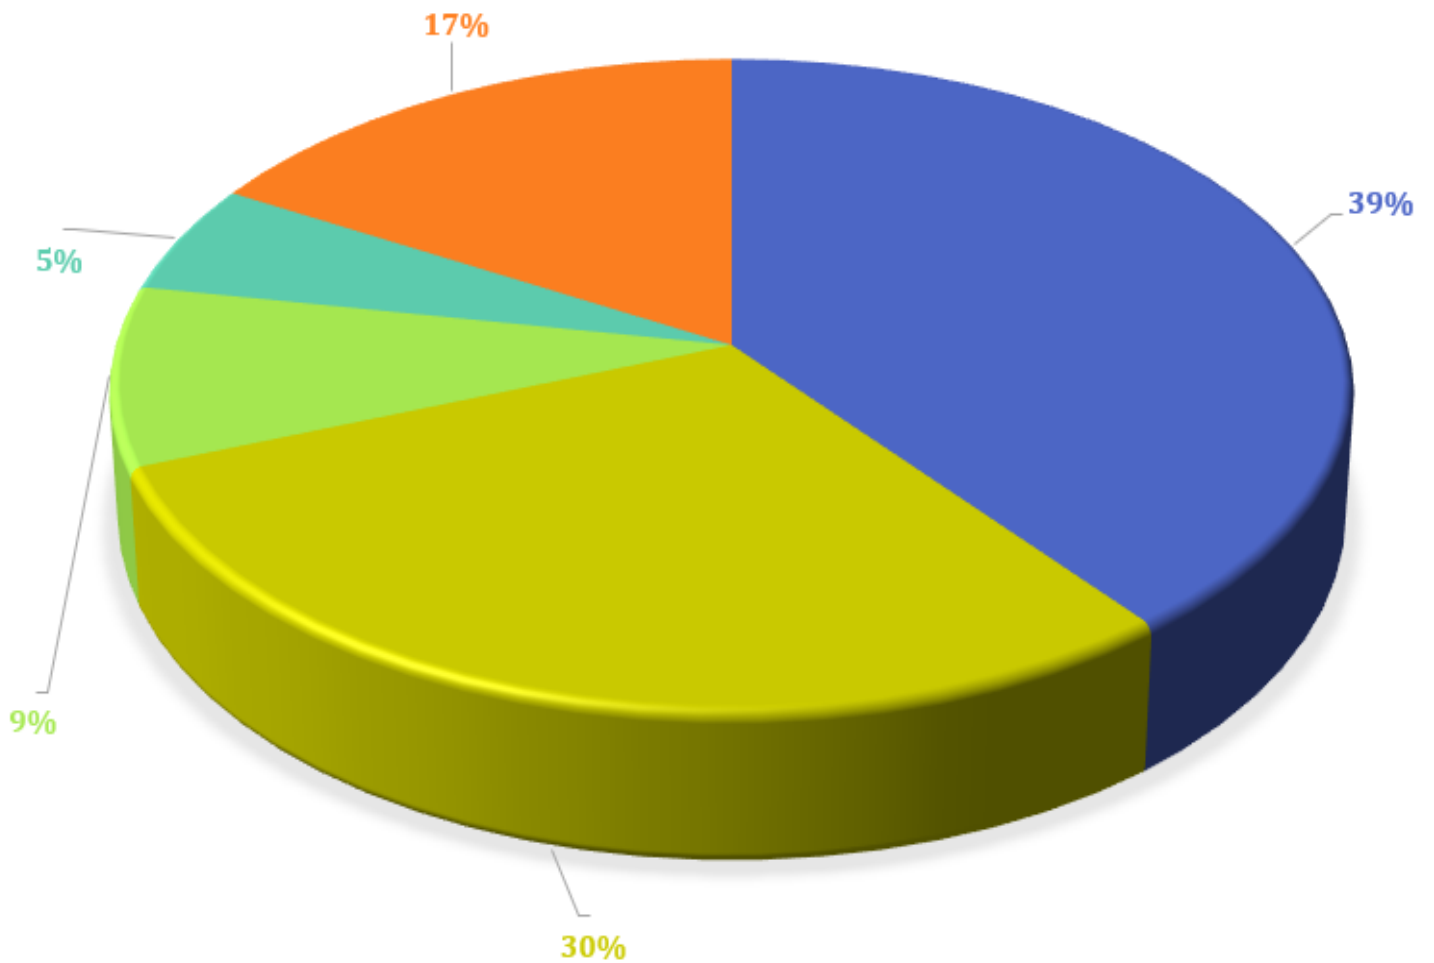

# QUESTION #12 – Recreational/sports equipment check-out.

■ VETERANS MEMORIAL PARK.

■ BILL BOTTS FIELDS AT CULVER CITY PARK.

■ NOT NEEDED.

■ NO ANSWER.

■ BOTH PARKS.

QUESTION #12 – Variety of cultural events.