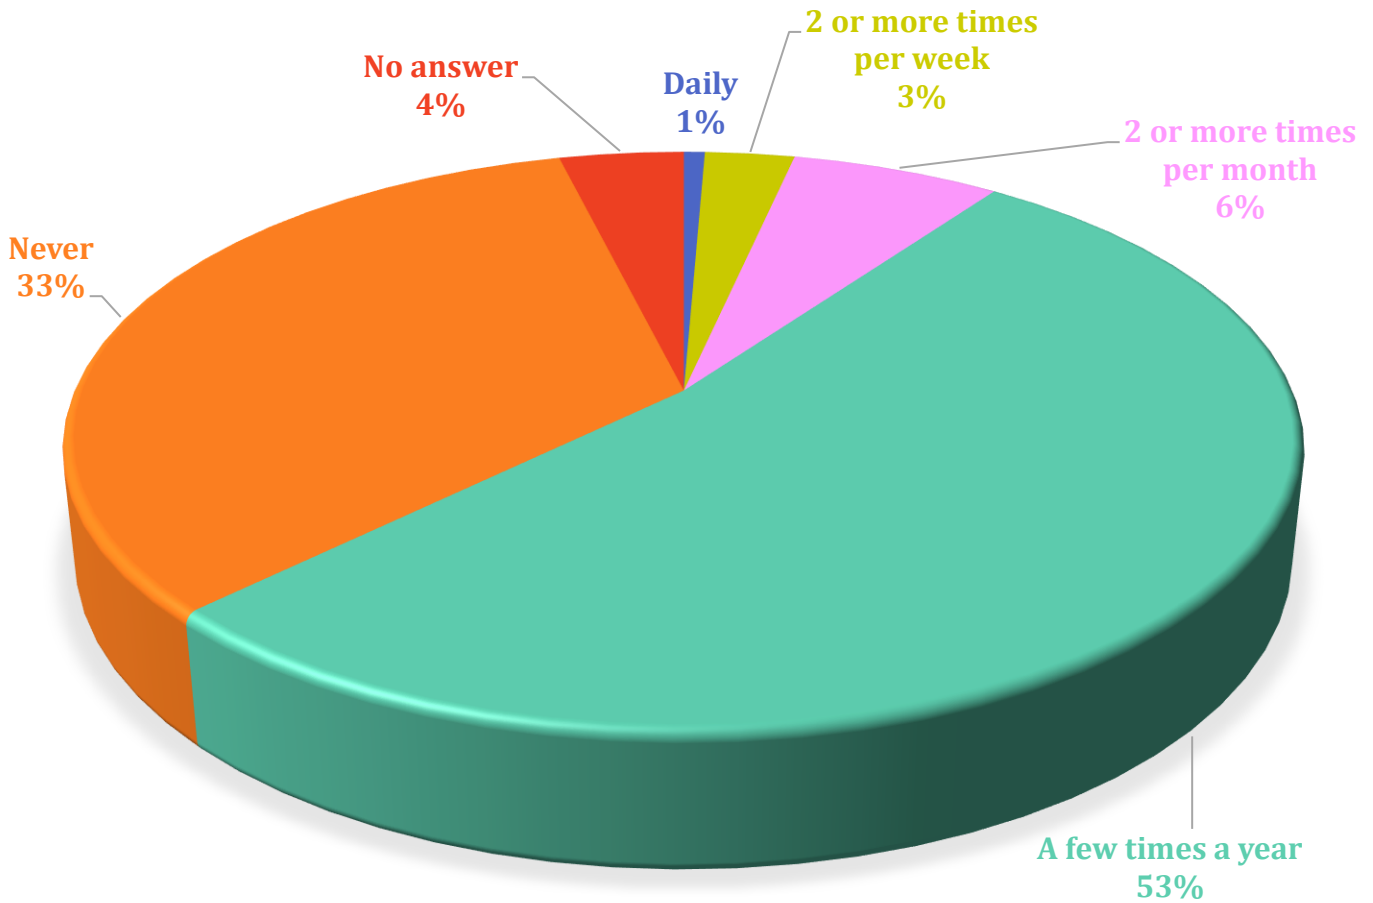

THE BUILDING AND AUDITORIUM AT VETERANS MEMORIAL PARK

QUESTION #13 –How often do you visit the building and/or Auditorium at Veterans Memorial Park?

Daily	2 or more times per week	2 or more times per month	A few times a year	Never	No answer	TOTAL
4	18	42	341	216	25	646

Daily	2 or more times per week	2 or more times per month	A few times a year	Never	No answer	TOTAL
0.65%	2.78%	6.50%	52.78%	33.43%	3.86%	100%