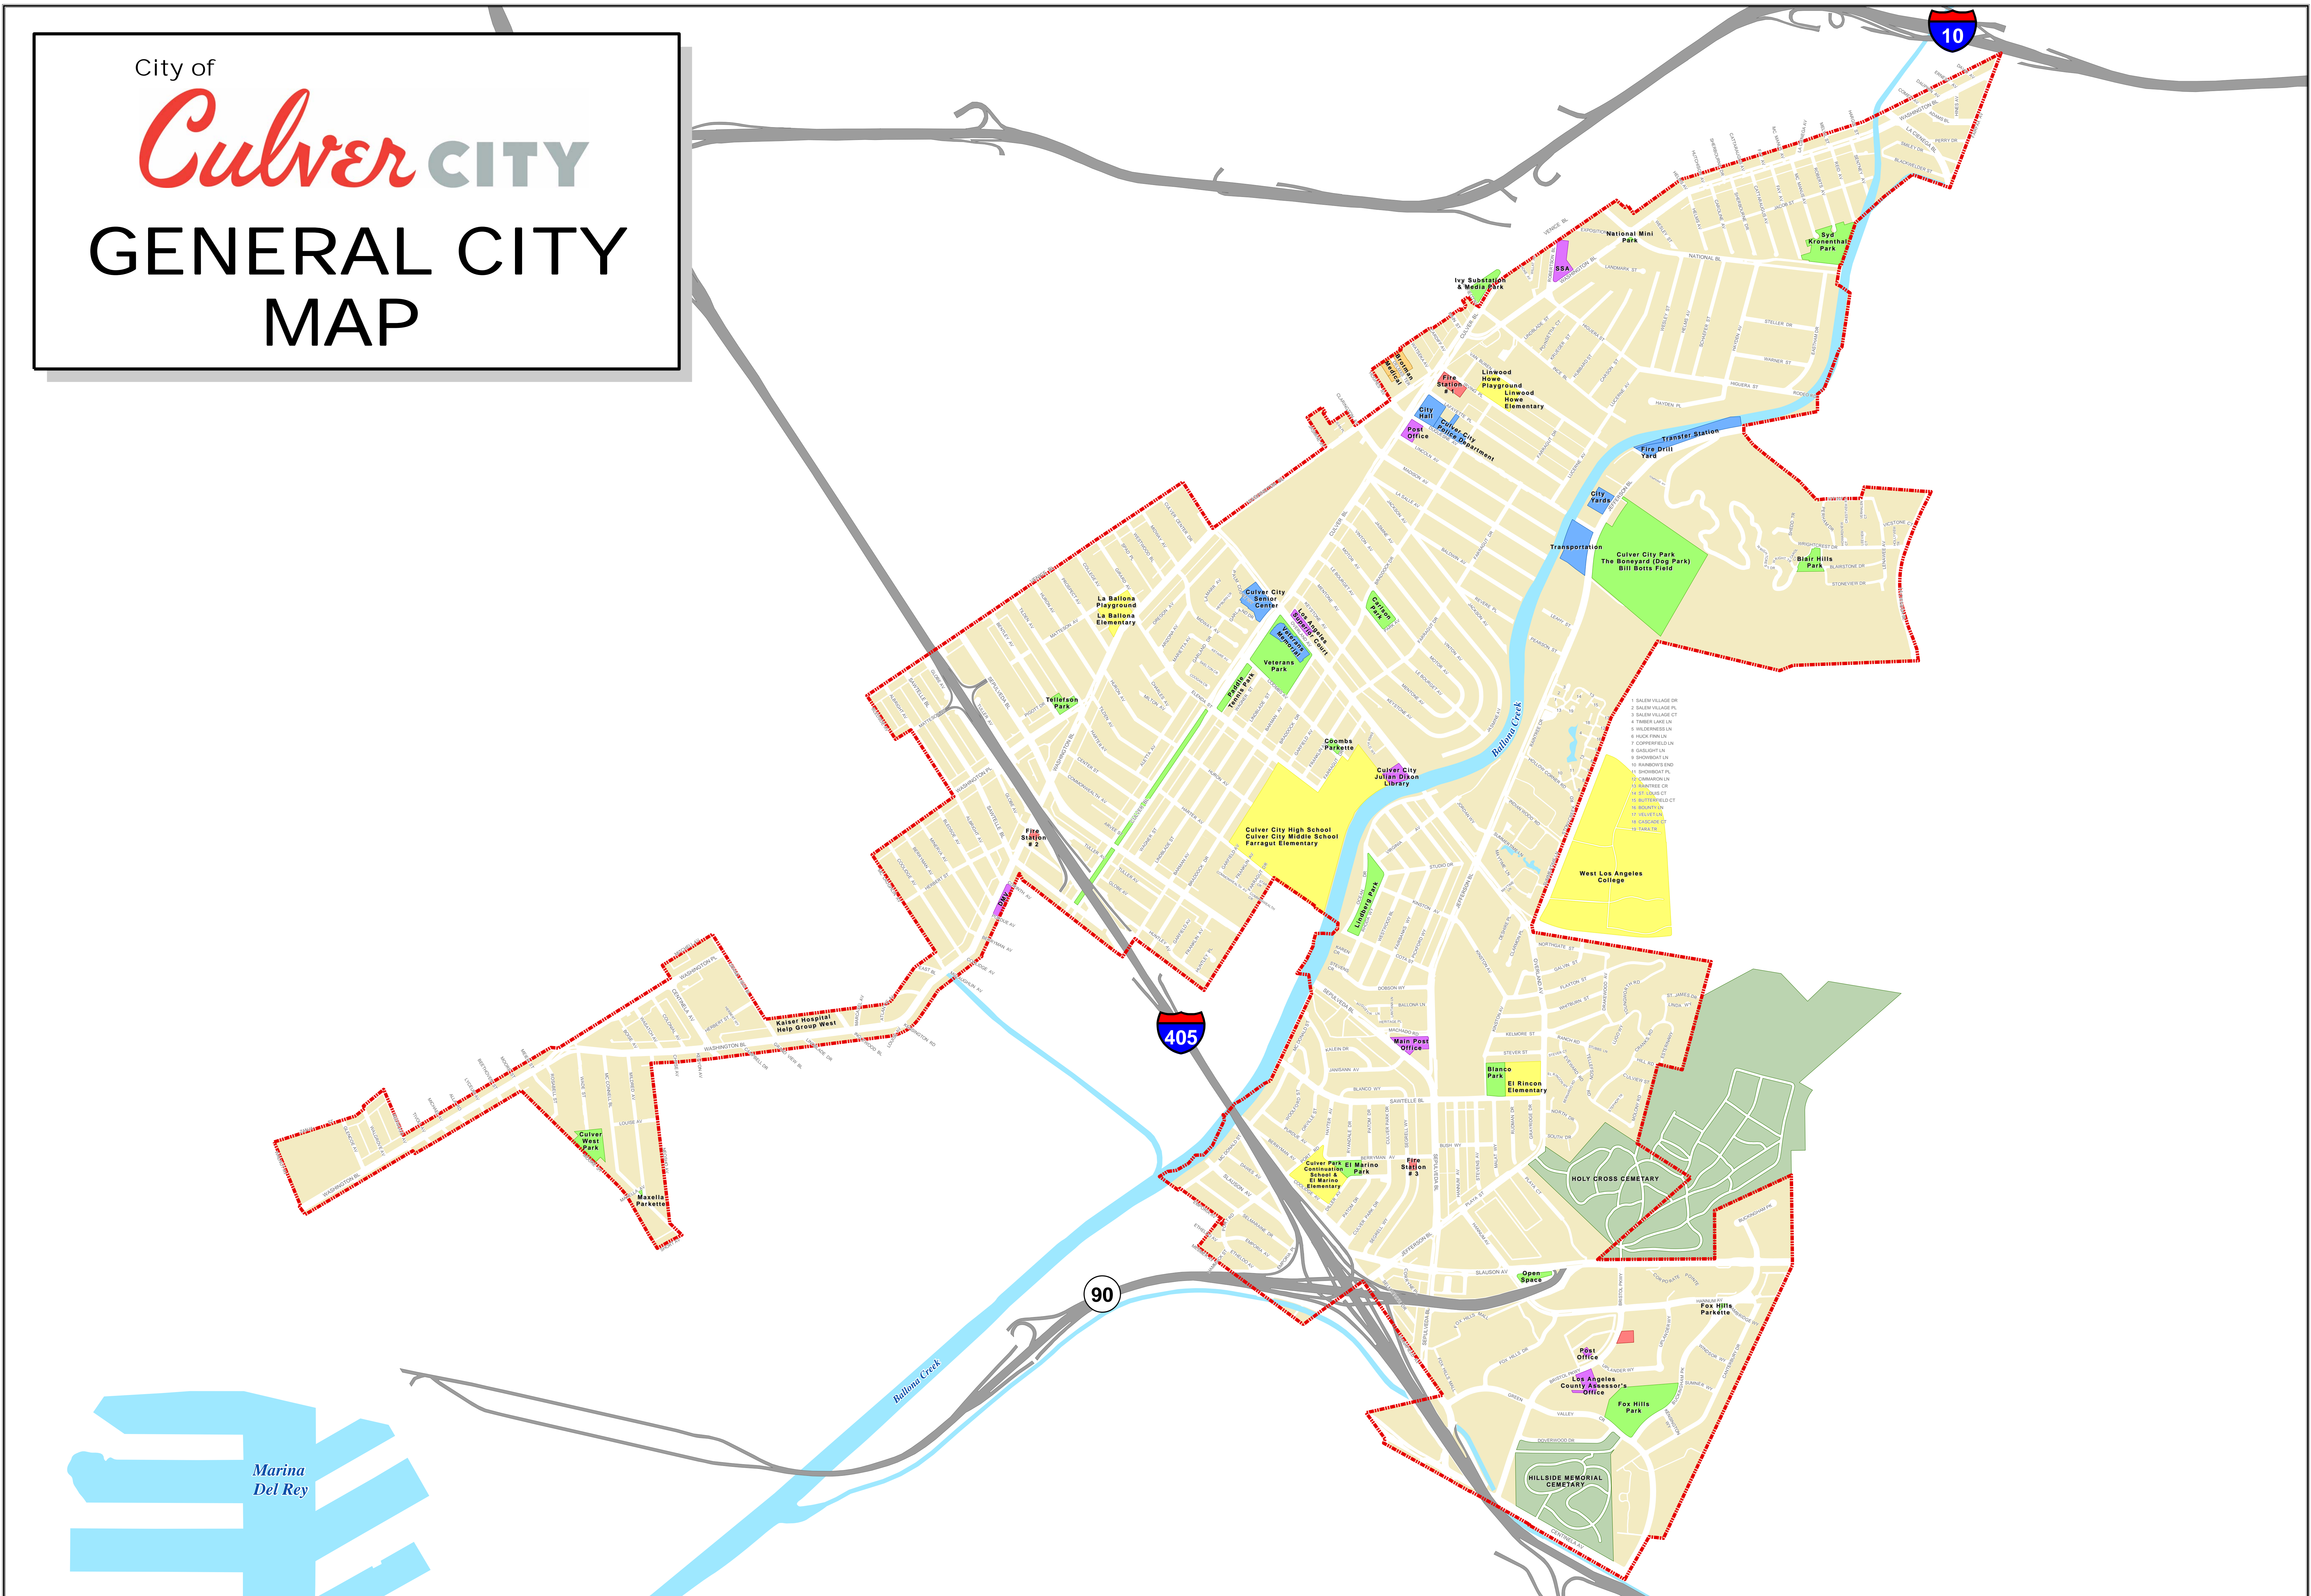

City of
Culver CITY
GENERAL CITY
MAP

LEGEND

Public Facilities	Fire Stations	Public Schools
City Facilities	Cemeteries	Water
Hospitals	Parks and Open Space	City Boundary

THE CITY OF CULVER CITY
 INFORMATION TECHNOLOGY DEPARTMENT
 GEOGRAPHIC INFORMATION SYSTEMS
 9770 CULVER BLVD
 CULVER CITY, CA 90232
 TEL: 310-253-5976
 January 22, 2007
 

The City of Culver City makes no representation or warranties of any kind with respect to the accuracy of the information of claims furnished herein, as the data is a compilation of records and information obtained from various sources. The data displayed on this map is for representational purposes only. It is neither a legally recorded map nor a survey and is not intended to be used as such. No part of this map may be reproduced or transmitted in any form or by any means, electronic or mechanical, including photocopying and recording systems except as expressly permitted in writing by the City of Culver City, Information Technology Department, Geographic Information Systems.
 © City of Culver City. All Rights Reserved.