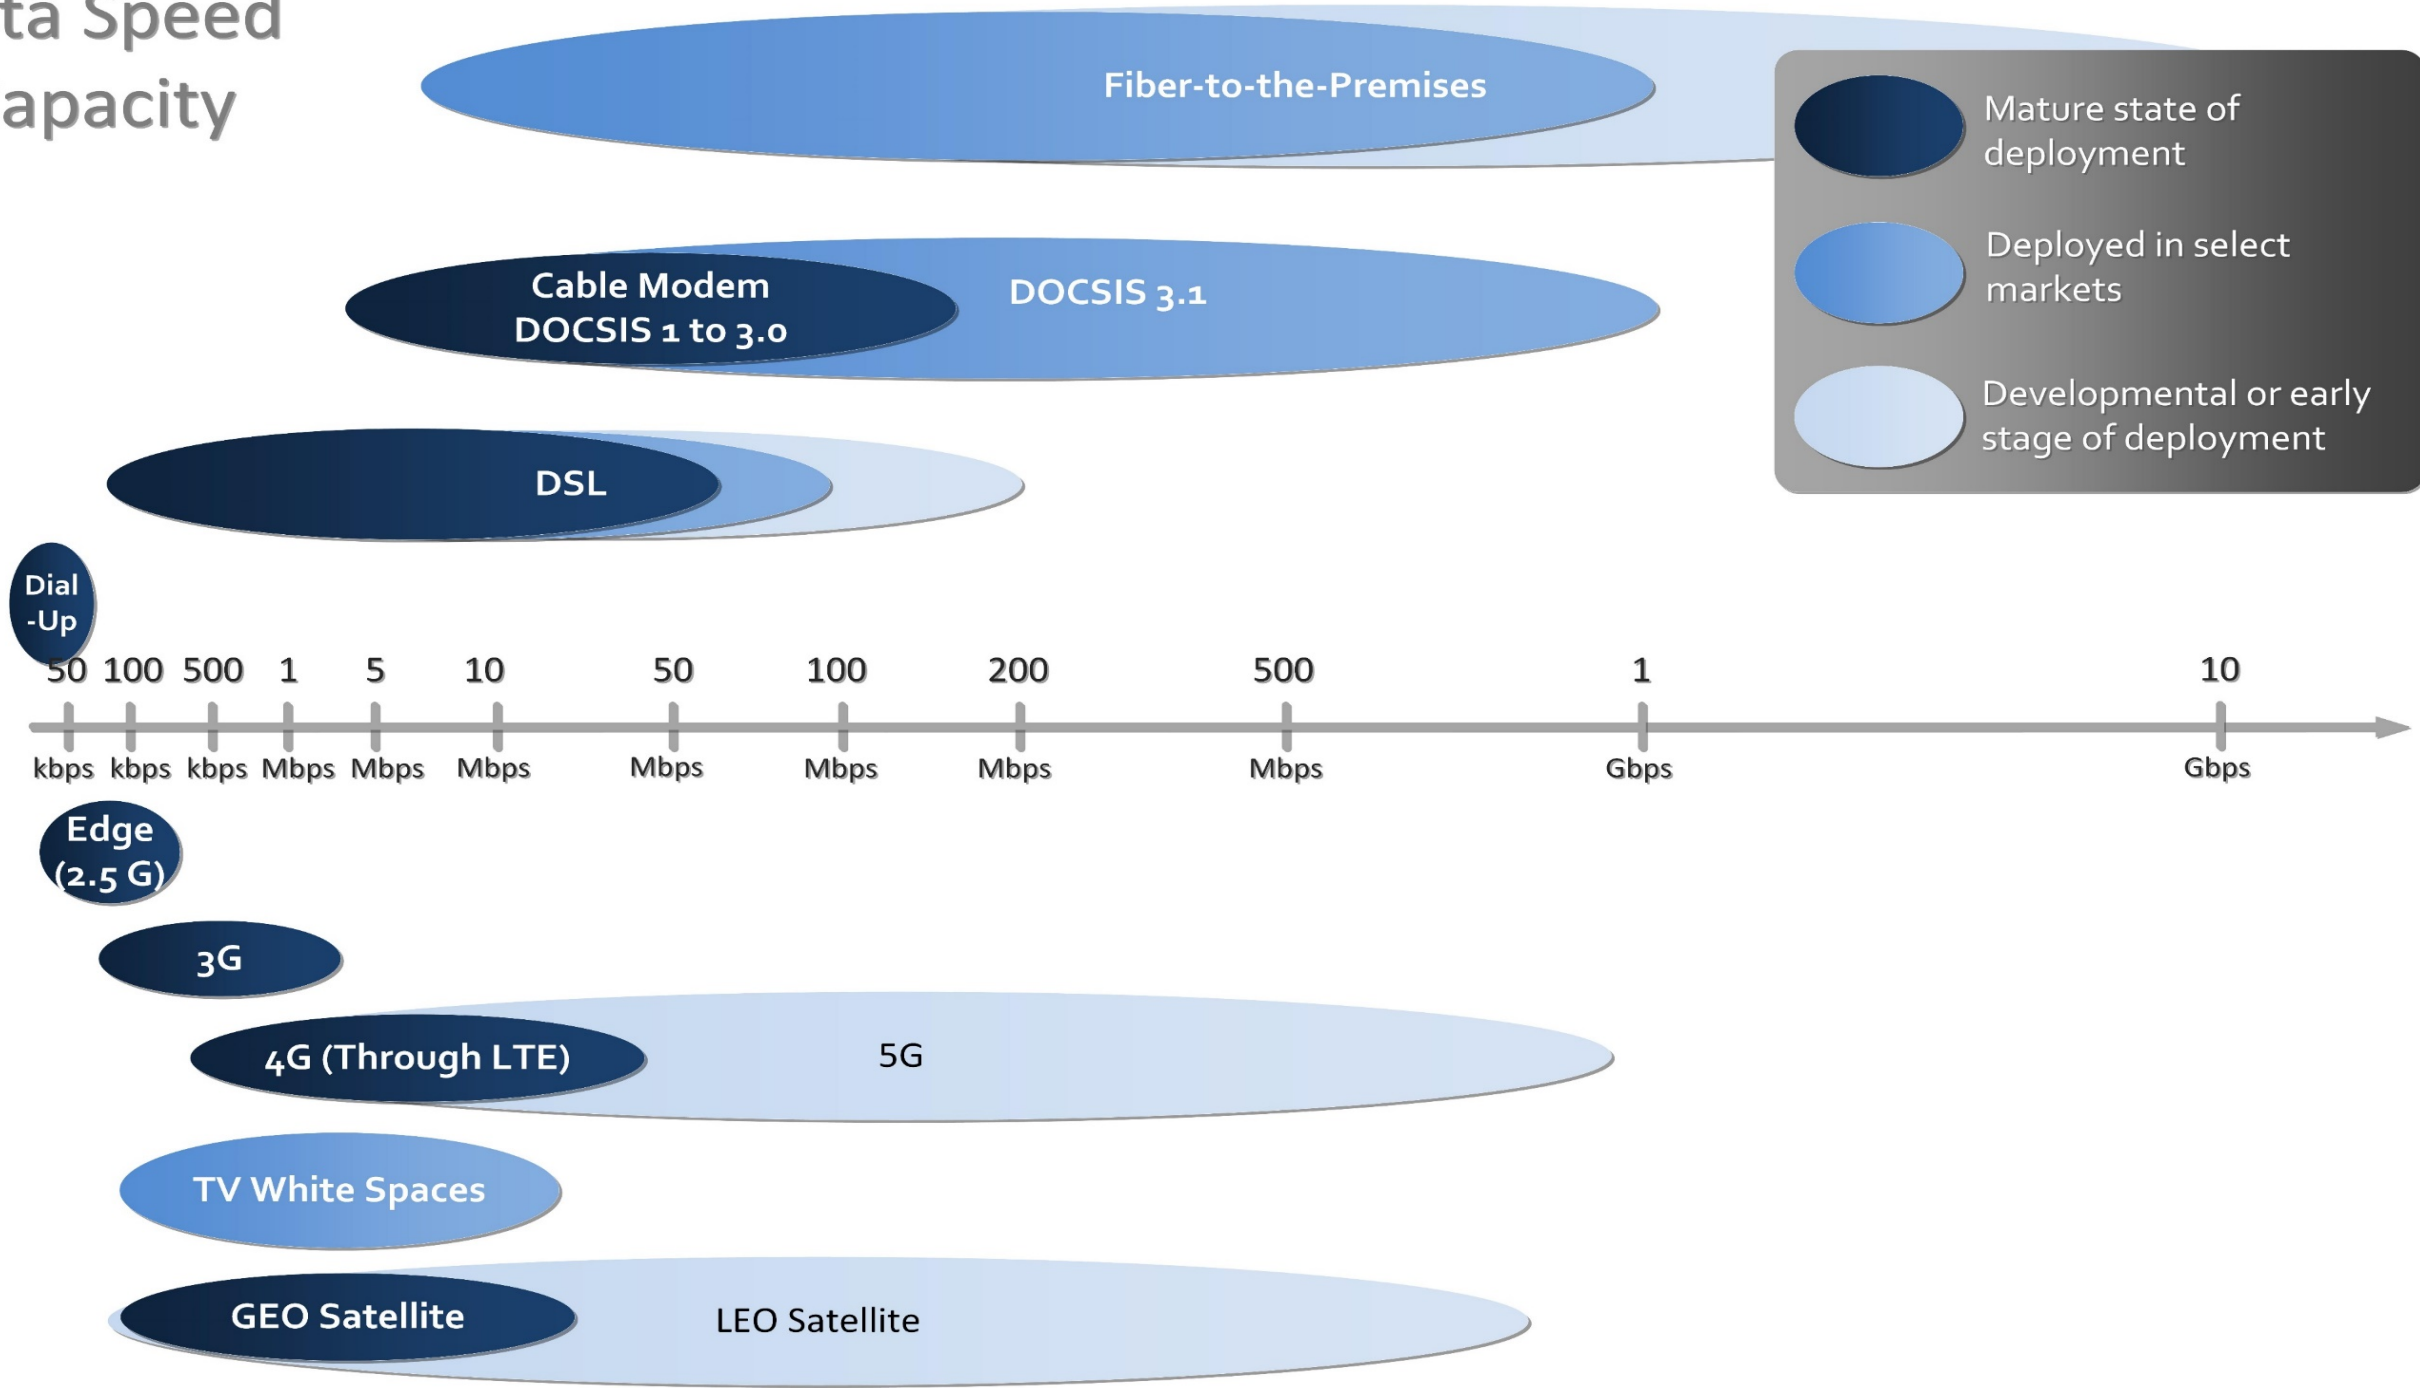

Broadband & Economic Vitality: the role of Culver City's fiber network

Joanne Hovis
Culver City, CA
September 2019

Satellite broadband: orbit and latency

	Orbit	Broadband speed	Latency
Geostationary <ul style="list-style-type: none">• Hughes• Viasat	22,236 mi	<ul style="list-style-type: none">• 2 to 30 Mbps down• Far less up	600+ ms
Low earth orbit <ul style="list-style-type: none">• SpaceX• Telesat• OneWeb	up to 1,200 mi	?	25+ ms

Data Speed Capacity

Minimum Time Required for Downloading and Uploading a 5 GB File