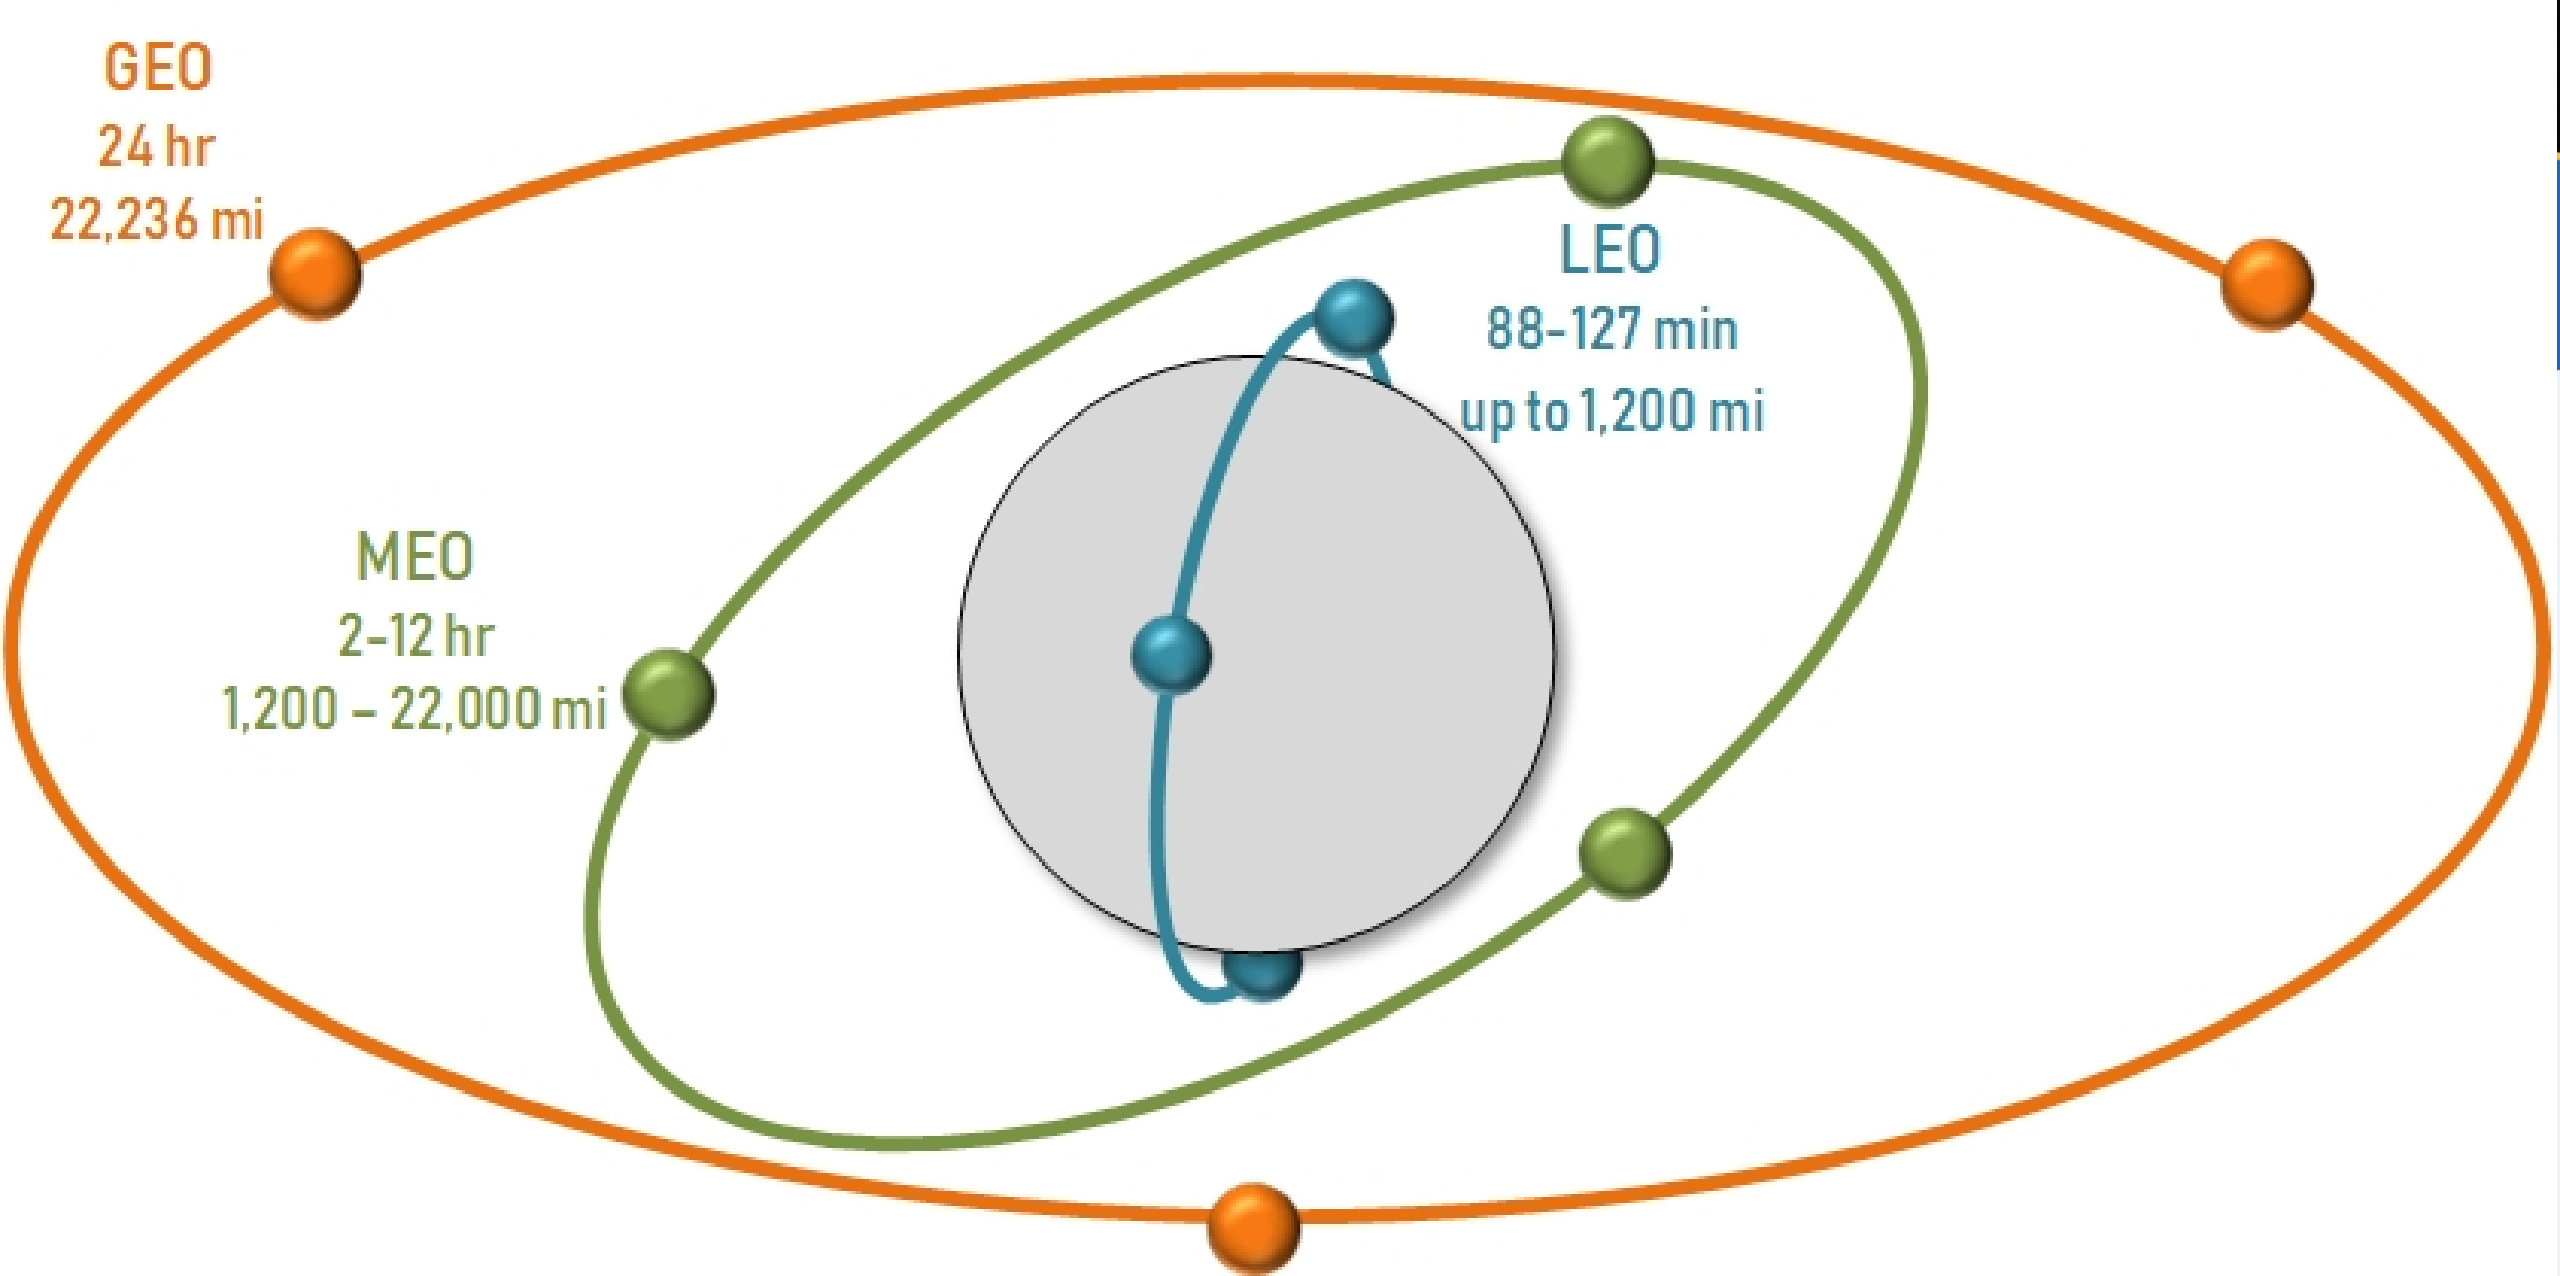

Broadband & Economic Vitality: the role of Culver City's fiber network

Joanne Hovis
Culver City, CA
September 2019

Satellite broadband: orbit and latency

	Orbit	Broadband speed	Latency
Geostationary <ul style="list-style-type: none">• Hughes• Viasat	22,236 mi	<ul style="list-style-type: none">• 2 to 30 Mbps down• Far less up	600+ ms
Low earth orbit <ul style="list-style-type: none">• SpaceX• Telesat• OneWeb	up to 1,200 mi	?	25+ ms

Data Speed Capacity

Minimum Time Required for Downloading and Uploading a 5 GB File