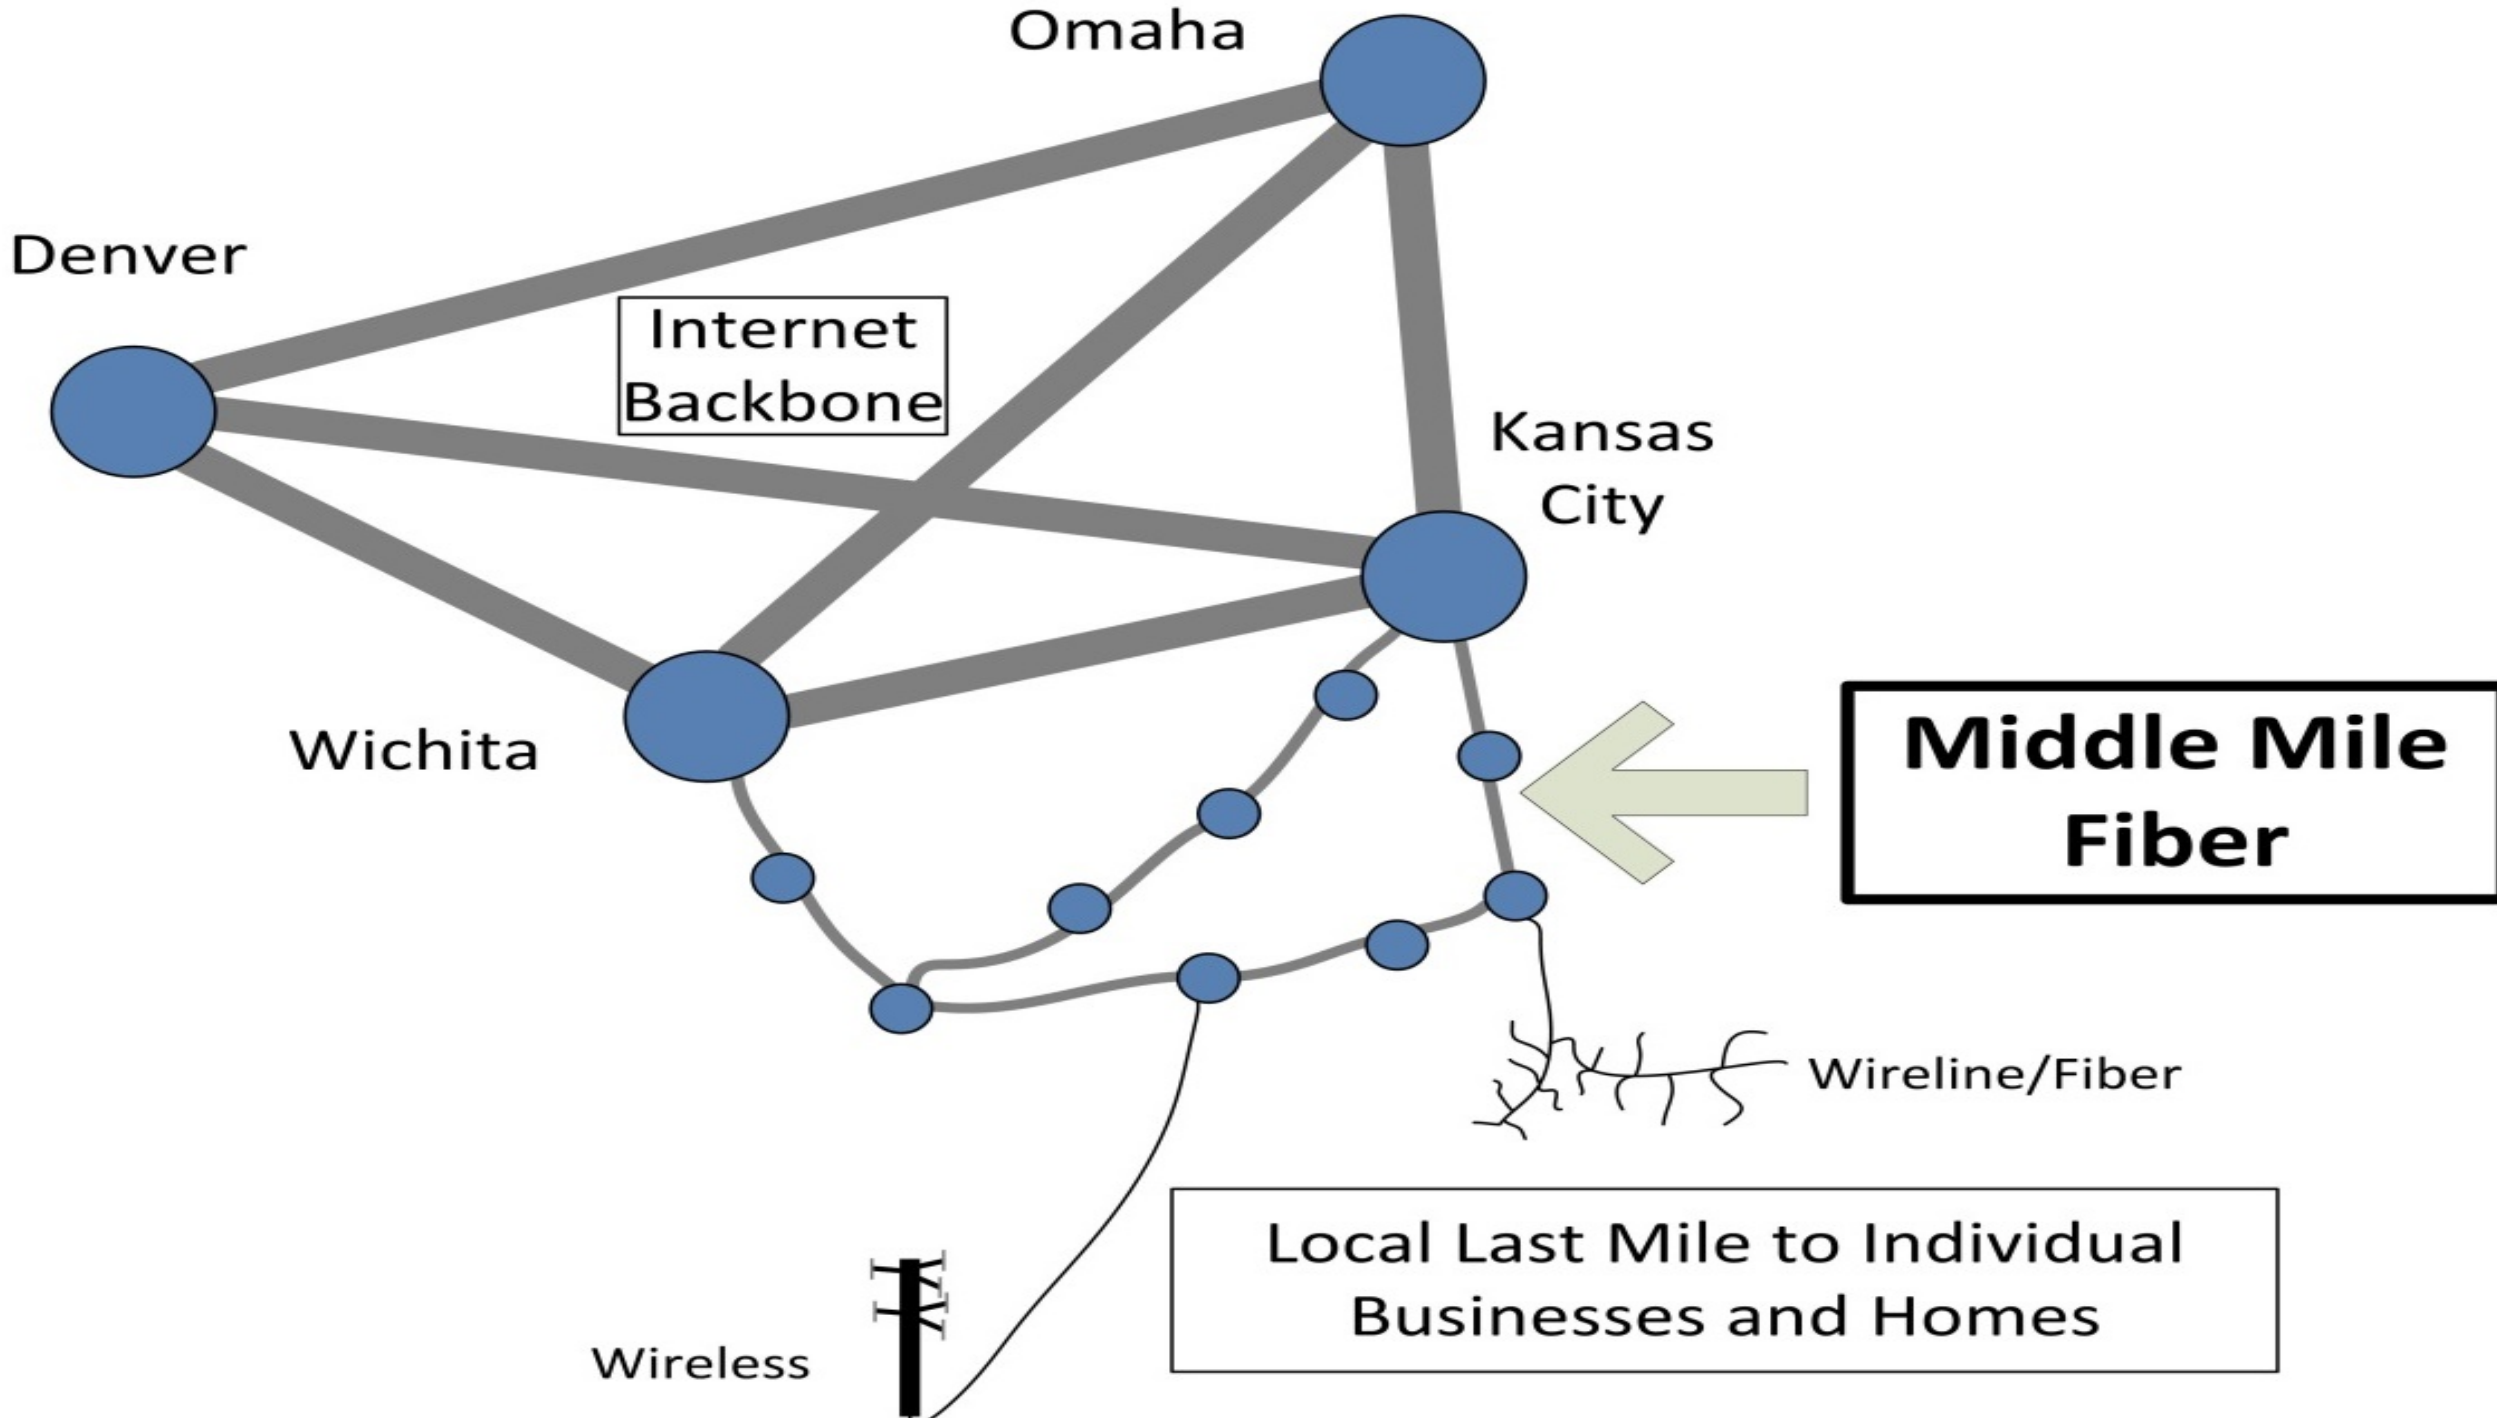

Broadband & Economic Vitality: the role of Culver City's fiber network

Joanne Hovis
Culver City, CA
September 2019

Satellite broadband: orbit and latency

	Orbit	Broadband speed	Latency
Geostationary <ul style="list-style-type: none">• Hughes• Viasat	22,236 mi	<ul style="list-style-type: none">• 2 to 30 Mbps down• Far less up	600+ ms
Low earth orbit <ul style="list-style-type: none">• SpaceX• Telesat• OneWeb	up to 1,200 mi	?	25+ ms

Data Speed Capacity

Minimum Time Required for Downloading and Uploading a 5 GB File