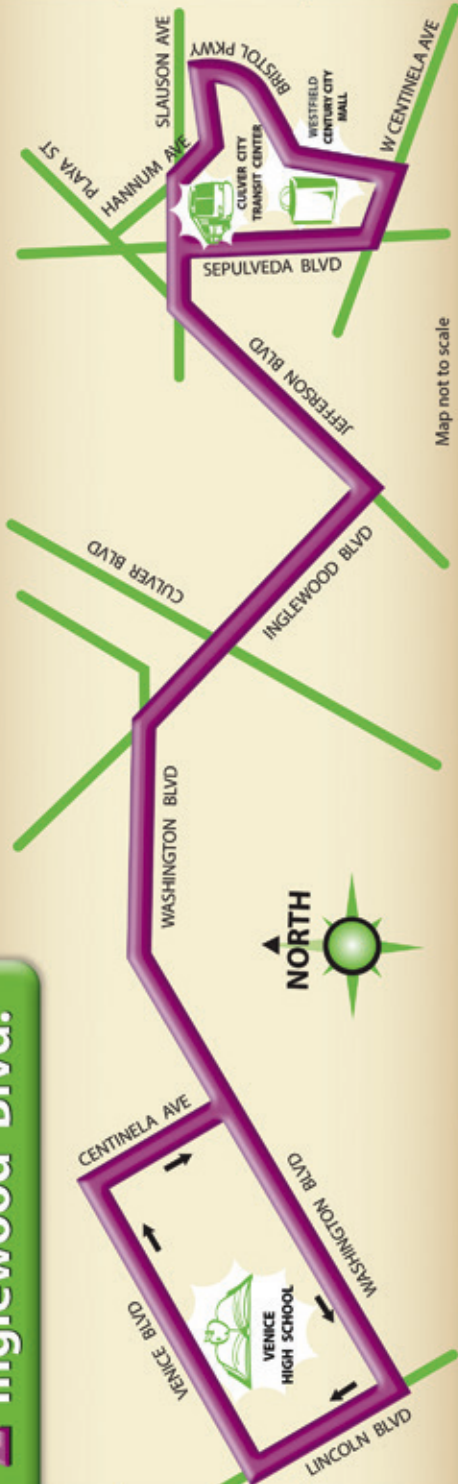

Route Map 2 Inglewood Blvd.

2 Inglewood Blvd. Monday - Friday Lunes - Viernes

Westbound Oeste

Slauson/ Sepulveda	Washington/ Inglewood	Venice High School
6:03^{AM}	6:13^{AM}	6:23^{AM}
7:05	7:20	7:36
8:15	8:32	8:48
9:25	9:35	9:51
10:34	10:45	11:01
11:34	11:45	12:01^{PM}
12:34^{PM}	12:45^{PM}	1:01
1:34	1:45	2:01
2:39	2:49	3:05
3:49	4:01	4:17
4:59	5:11	5:27
6:09	6:22	—

Eastbound Este

Venice High School	Washington/ Inglewood	Slauson/ Sepulveda
—	5:37^{AM}	5:43^{AM}
6:30^{AM}	6:36	6:43
7:40	7:47	7:54
8:50	8:57	9:05
10:00	10:07	10:15
11:01	11:08	11:16
12:01^{PM}	12:08^{PM}	12:16^{PM}
1:01	1:08	1:17
2:01	2:09	2:19
3:11	3:20	3:31
4:21	4:30	4:42
5:31	5:40	5:52

Sorry, no weekend or holiday service.
Lo sentimos, no hay servicio los fines de semana o días festivos.